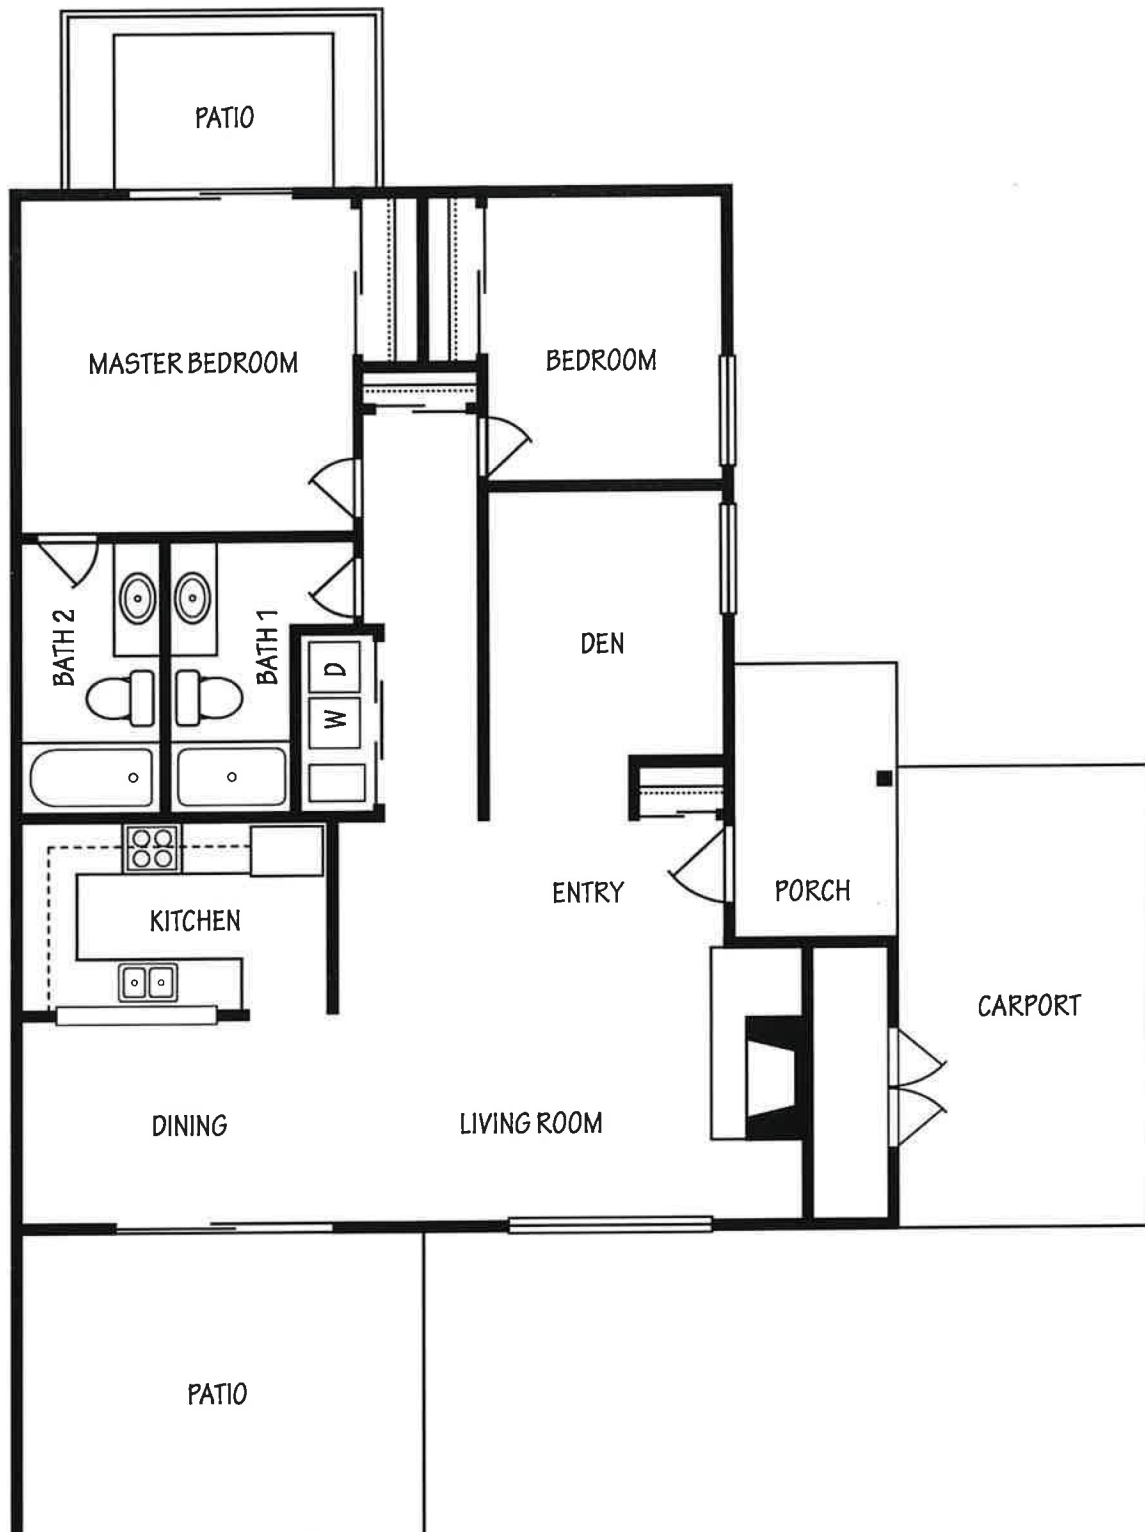

Belvedere

Approximately 1235 Square Feet

Sue DiMaggio Adams

Kathie DiMaggio Stein

Your Rossmoor Real Estate Connection

Important Disclaimer: The floor plan shown is for information purposes only, is not to scale and is not intended to be an exact representation of this model. Alterations may have been made by a prior owner.