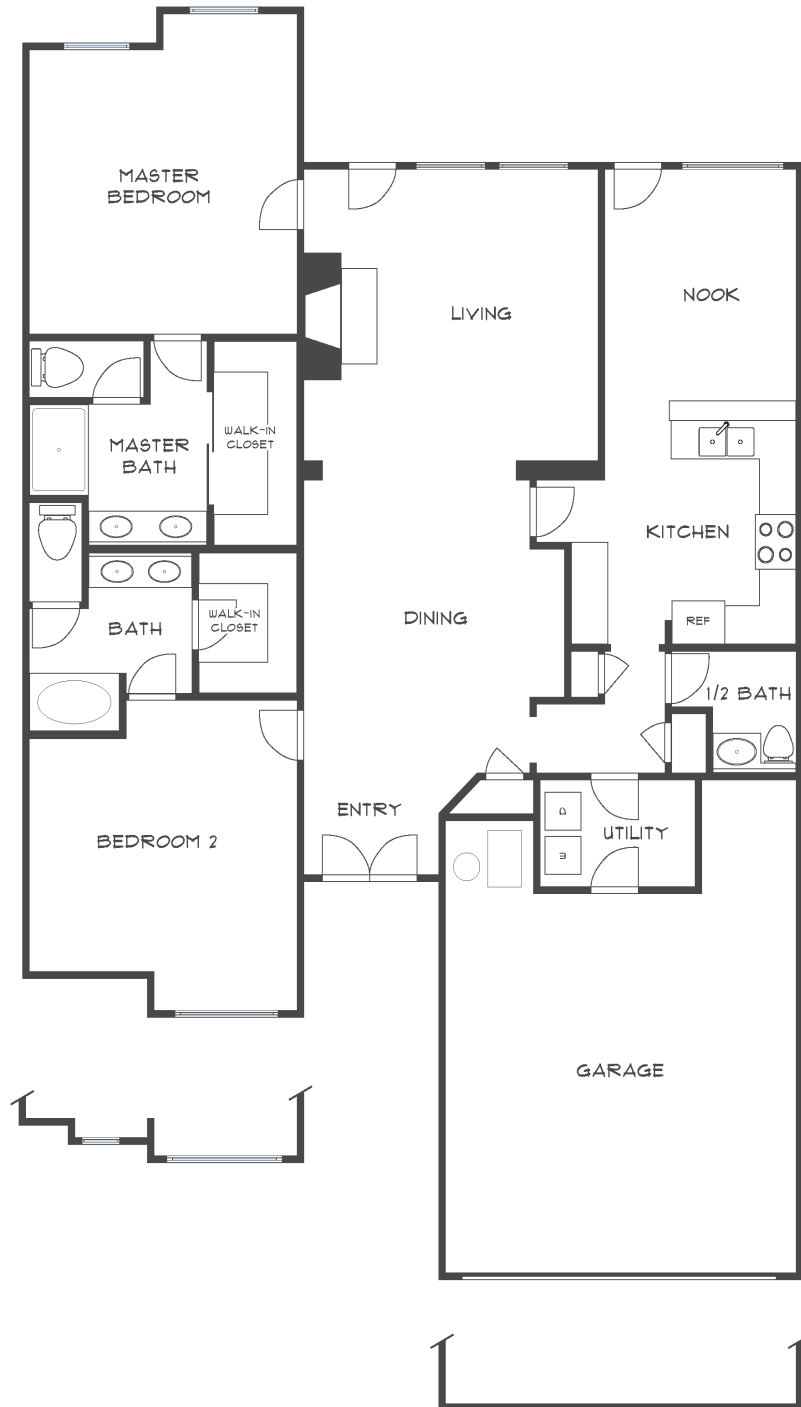

Sue DiMaggio Adams

Kathie DiMaggio Stein

Your Rossmore Real Estate Connection

WYNDHAM

Approximately 1827 square feet

Information believed to be correct but has not been verified. Rossmore Realty assumes no legal responsibility for its accuracy. Buyers should investigate these items to their own satisfaction. Some properties may have been altered by a prior owner.