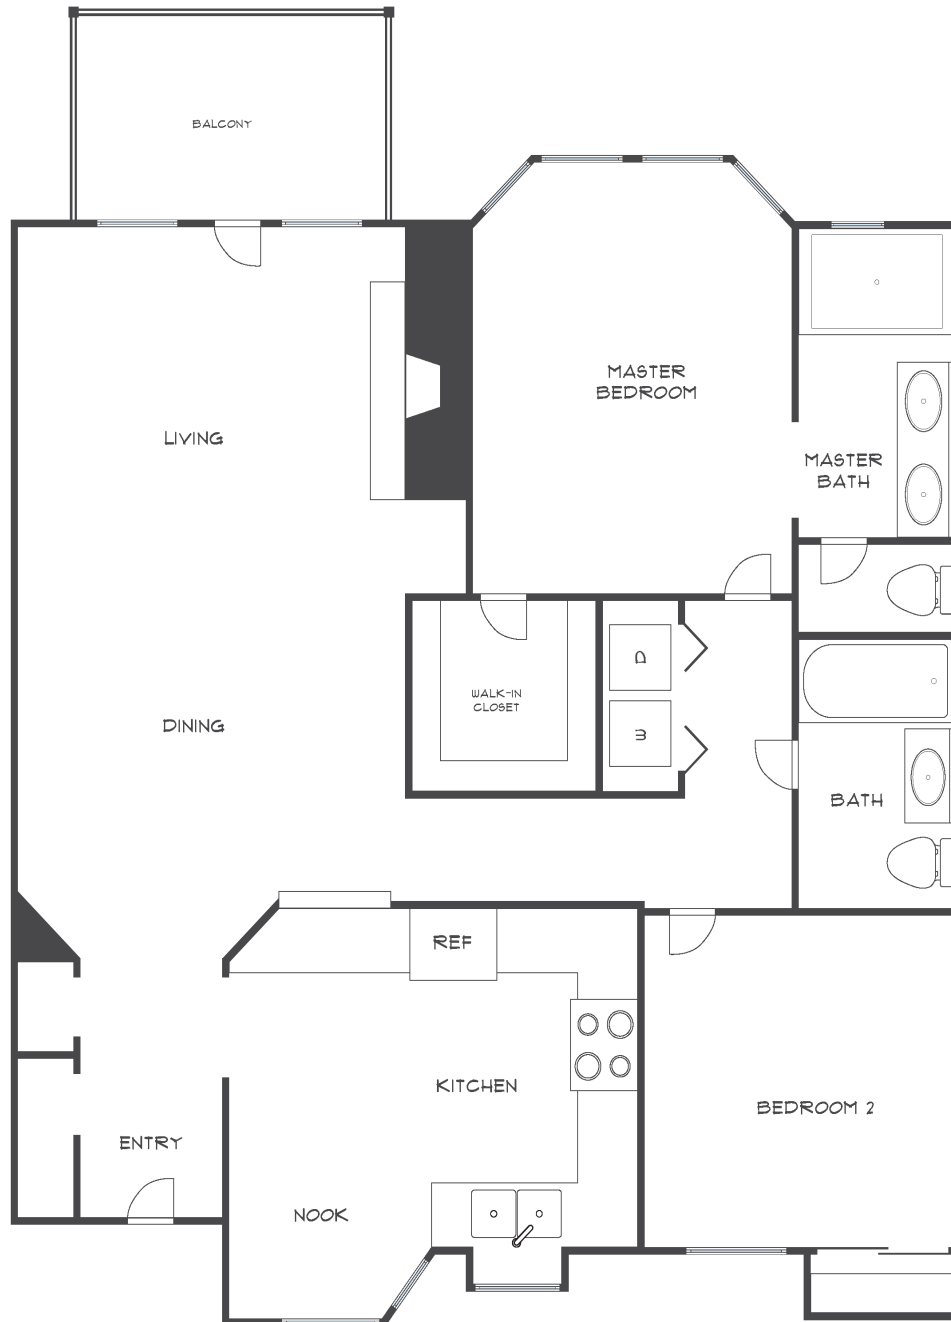

# WOODSIDE

Approximately 1241 square feet

Information believed to be correct but has not been verified. Rossmoor Realty assumes no legal responsibility for its accuracy. Buyers should investigate these items to their own satisfaction. Some properties may have been altered by a prior owner.