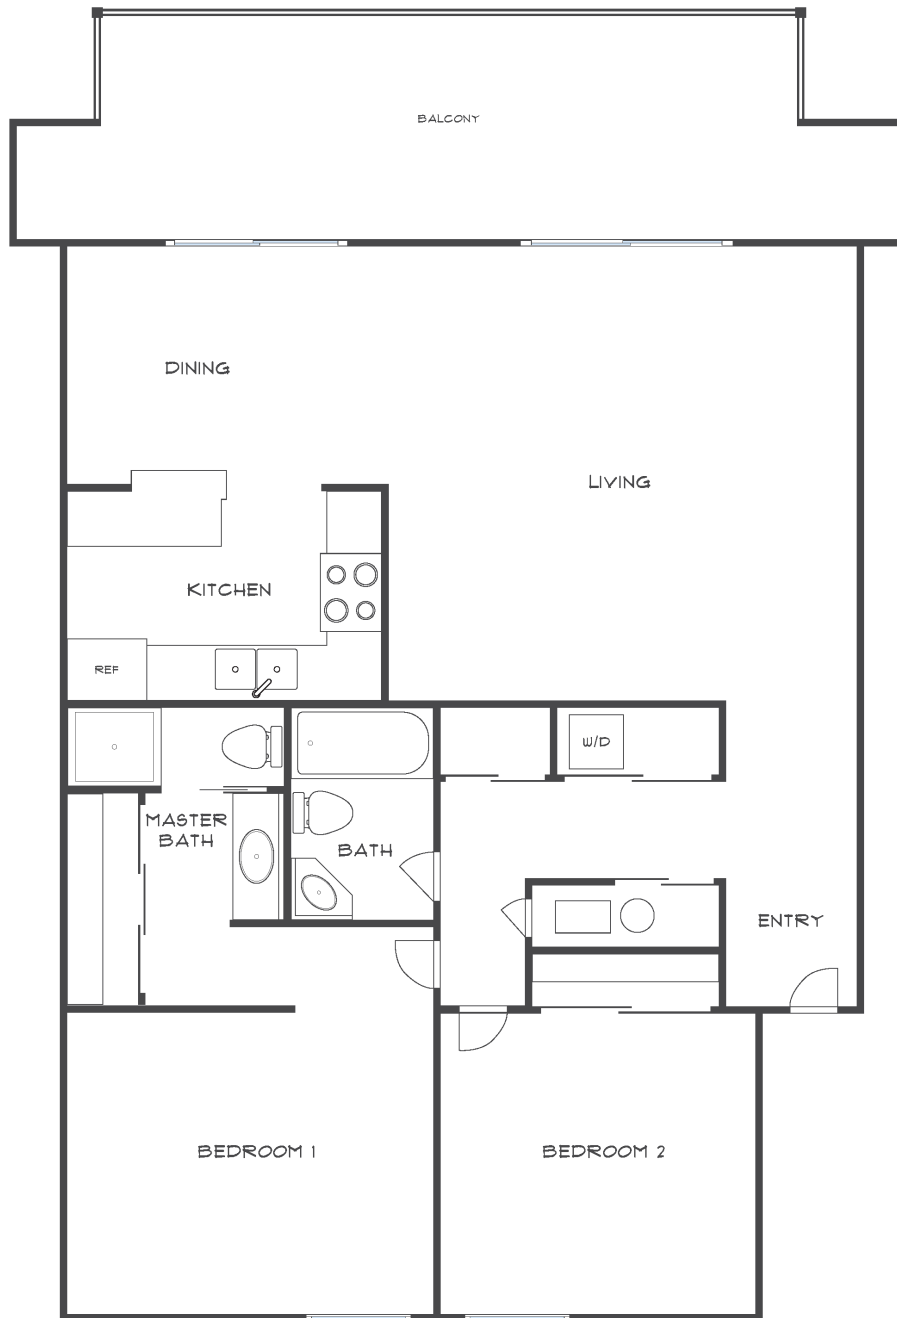

## VILLA VALENCIA II

Approximately 1212 square feet

Information believed to be correct but has not been verified. Rossmoor Realty assumes no legal responsibility for its accuracy. Buyers should investigate these items to their own satisfaction. Some properties may have been altered by a prior owner.