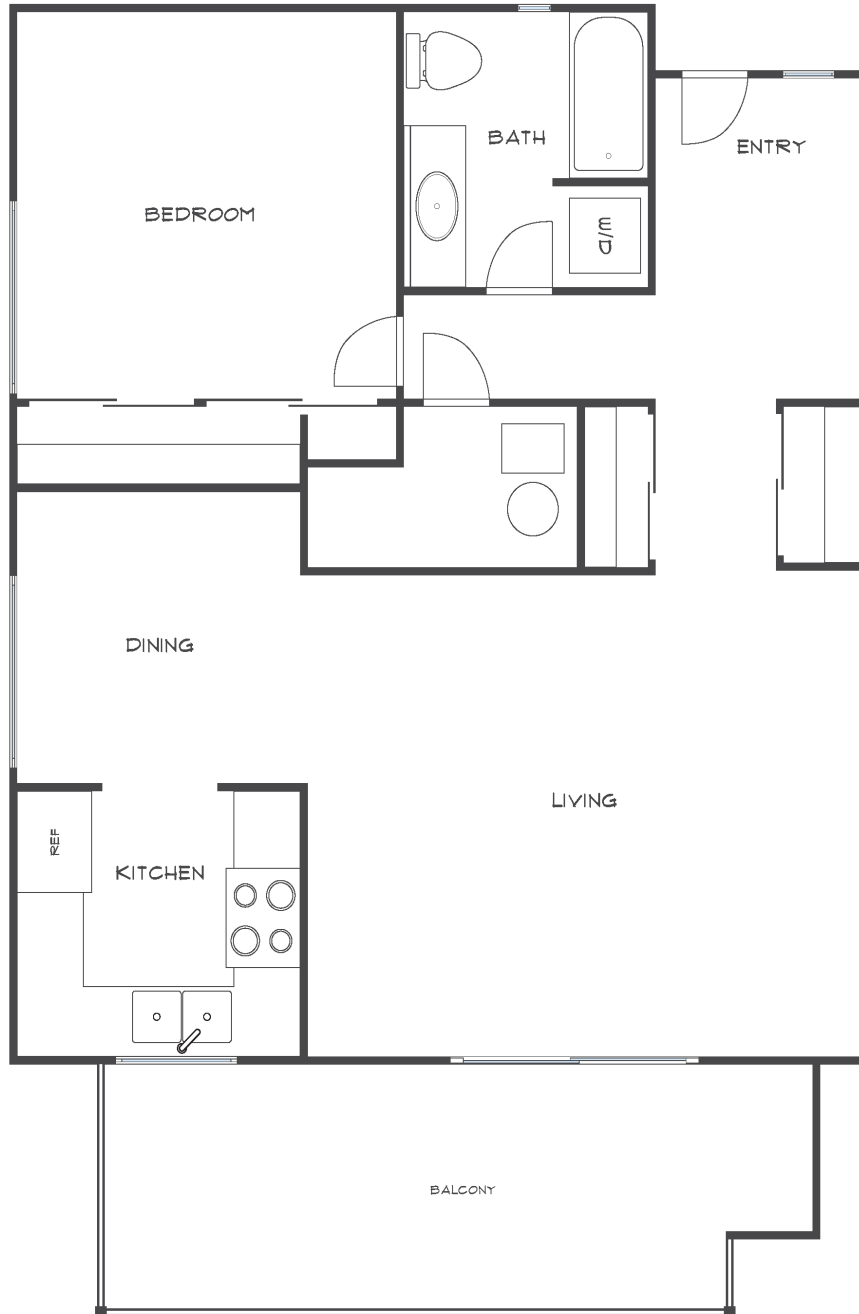

Sue DiMaggio Adams

Kathie DiMaggio Stein

Your Rossmoor Real Estate Connection

VILLA SEVILLE

Approximately 826 square feet

Information believed to be correct but has not been verified. Rossmoor Realty assumes no legal responsibility for its accuracy. Buyers should investigate these items to their own satisfaction. Some properties may have been altered by a prior owner.