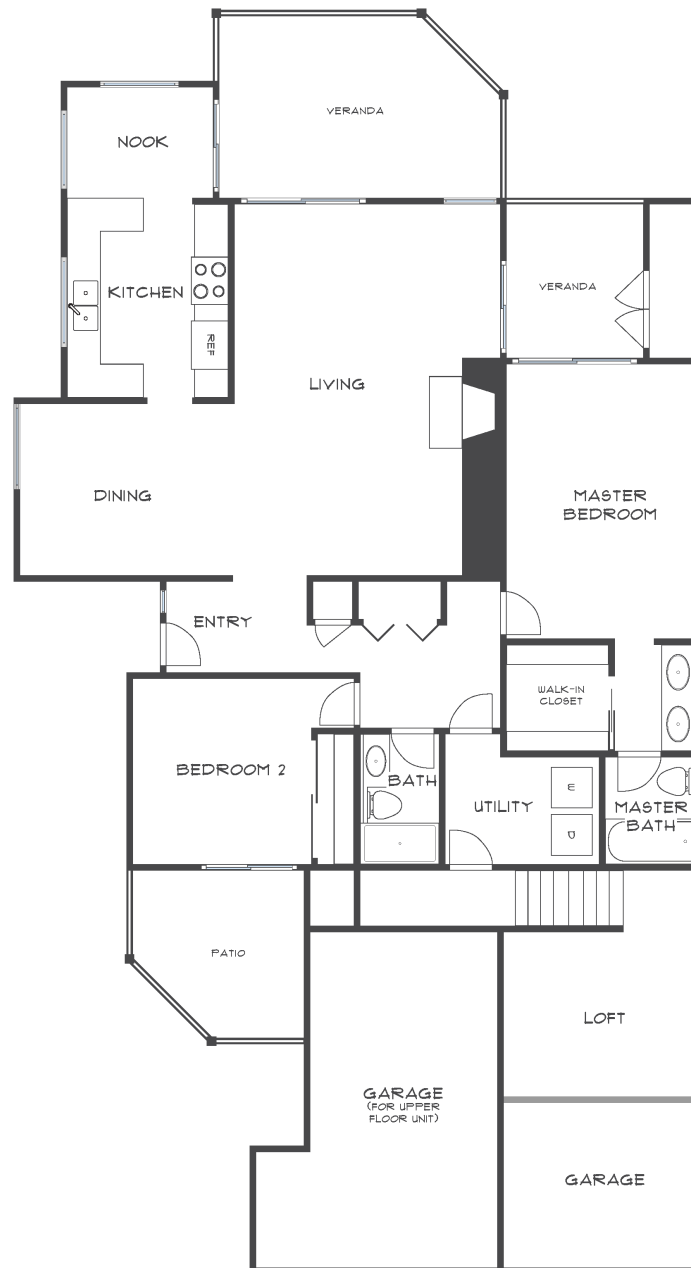

## VILLA CERRO

Approximately 1613 square feet—Lower

1577 square feet—Upper

Information believed to be correct but has not been verified. Rossmoor Realty assumes no legal responsibility for its accuracy. Buyers should investigate these items to their own satisfaction. Some properties may have been altered by a prior owner.