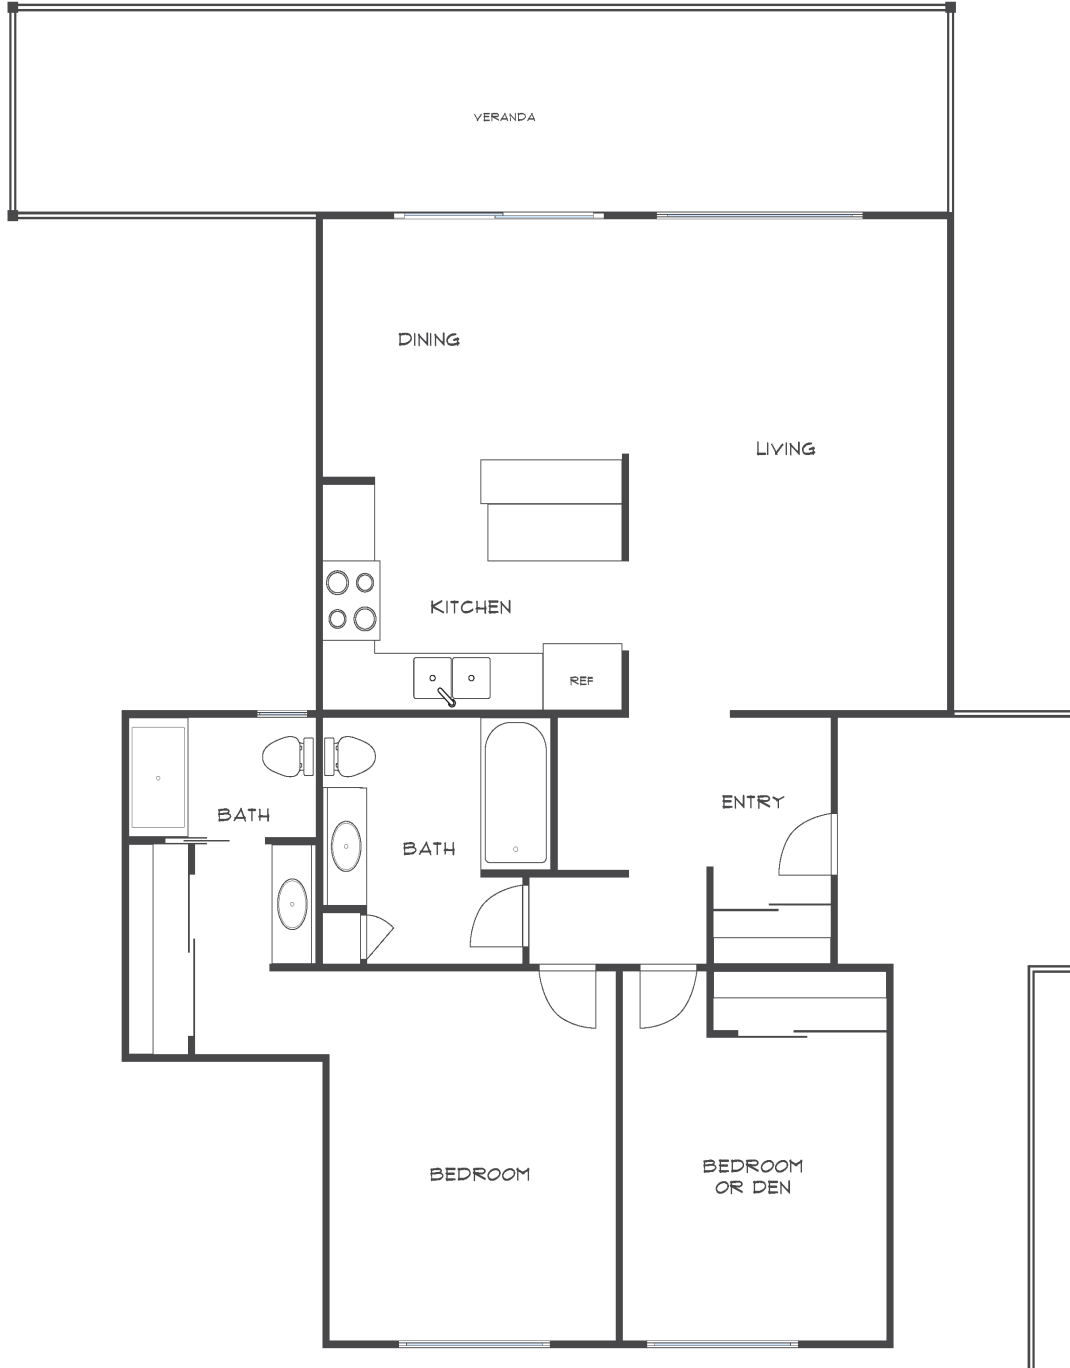

Sue DiMaggio Adams

Kathie DiMaggio Stein

Your Rossmoor Real Estate Connection

SARATOGA 2/2

Approximately 1162 square feet

Information believed to be correct but has not been verified. Rossmoor Realty assumes no legal responsibility for its accuracy. Buyers should investigate these items to their own satisfaction. Some properties may have been altered by a prior owner.