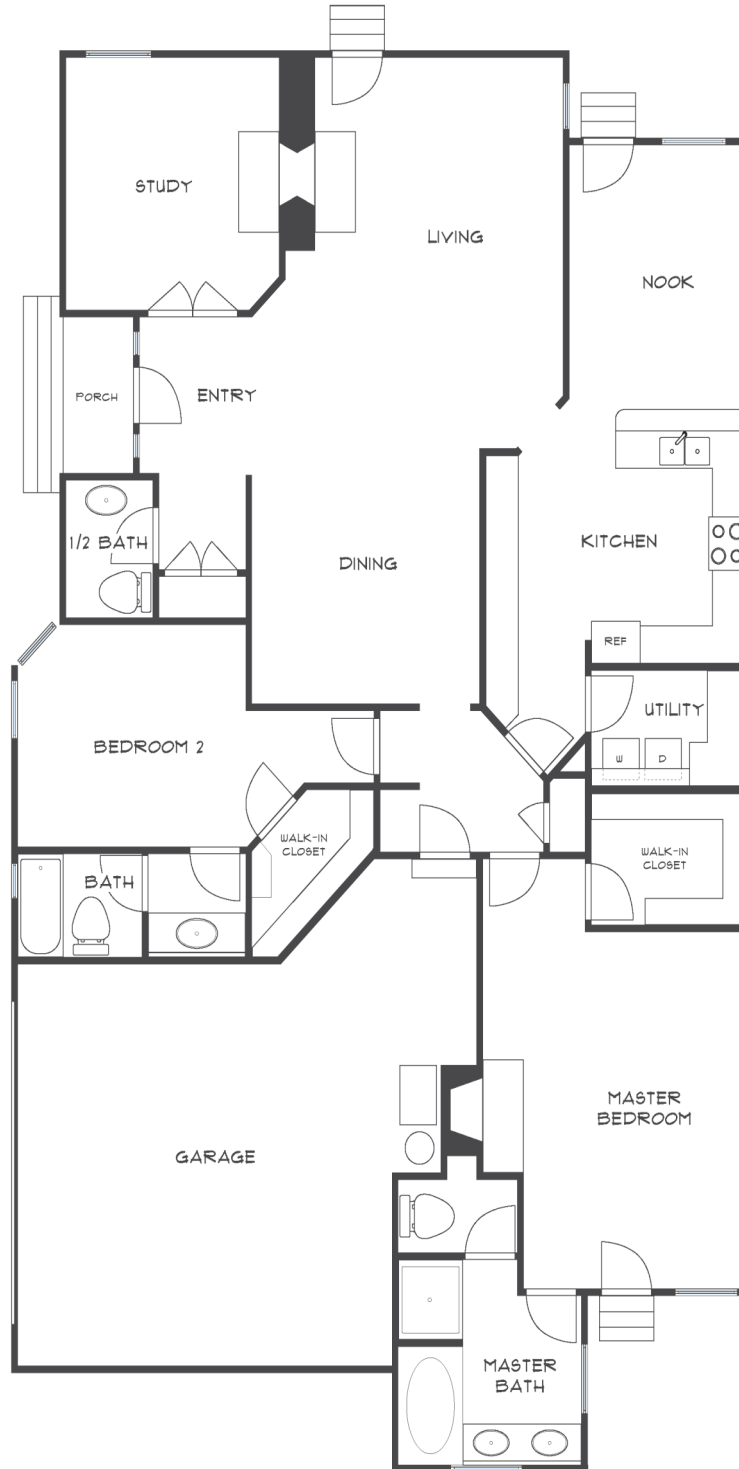

Sue DiMaggio Adams

Kathie DiMaggio Stein

Your Rossmore Real Estate Connection

PEMBROKE

Approximately 2000 square feet

Information believed to be correct but has not been verified. Rossmore Realty assumes no legal responsibility for its accuracy. Buyers should investigate these items to their own satisfaction. Some properties may have been altered by a prior owner.