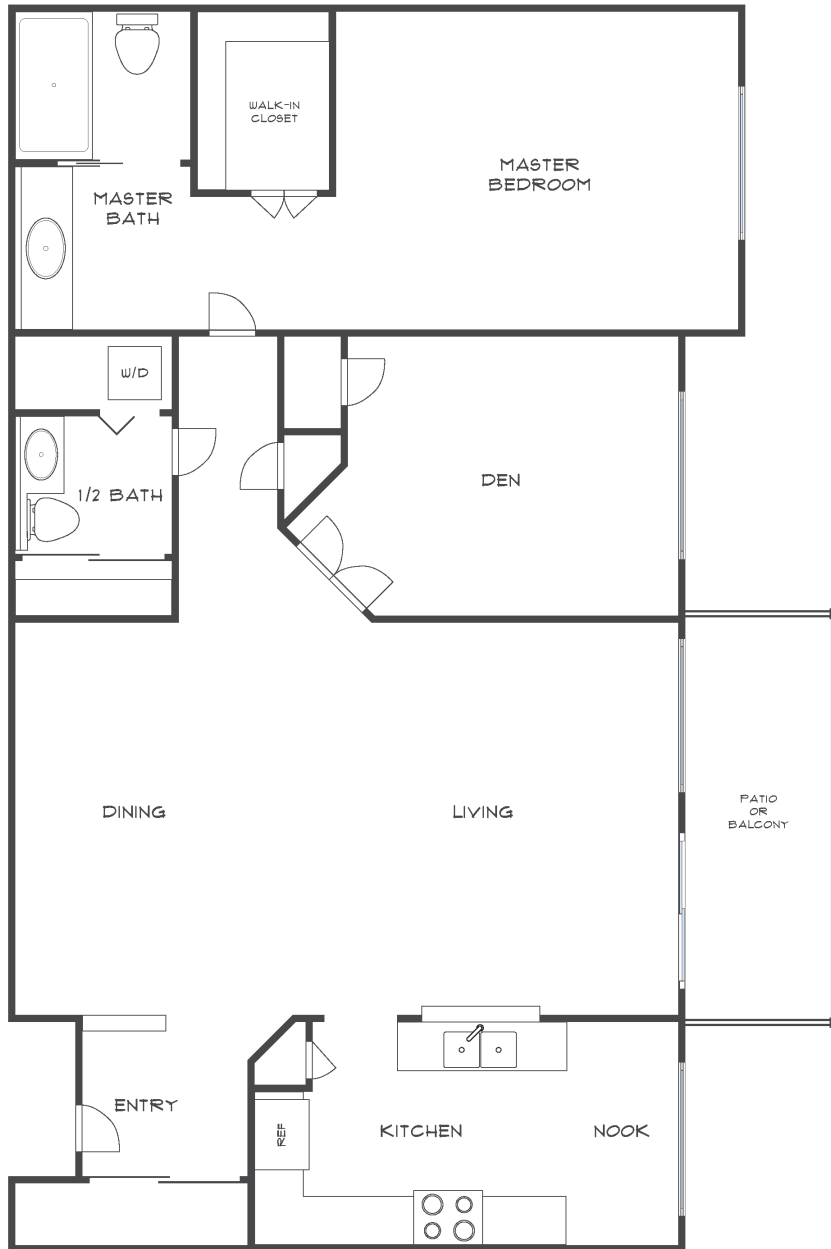

Sue DiMaggio Adams

Kathie DiMaggio Stein

Your Rossmoor Real Estate Connection

LONGWOOD

Approximately 1250 square feet

Information believed to be correct but has not been verified. Rossmoor Realty assumes no legal responsibility for its accuracy. Buyers should investigate these items to their own satisfaction. Some properties may have been altered by a prior owner.