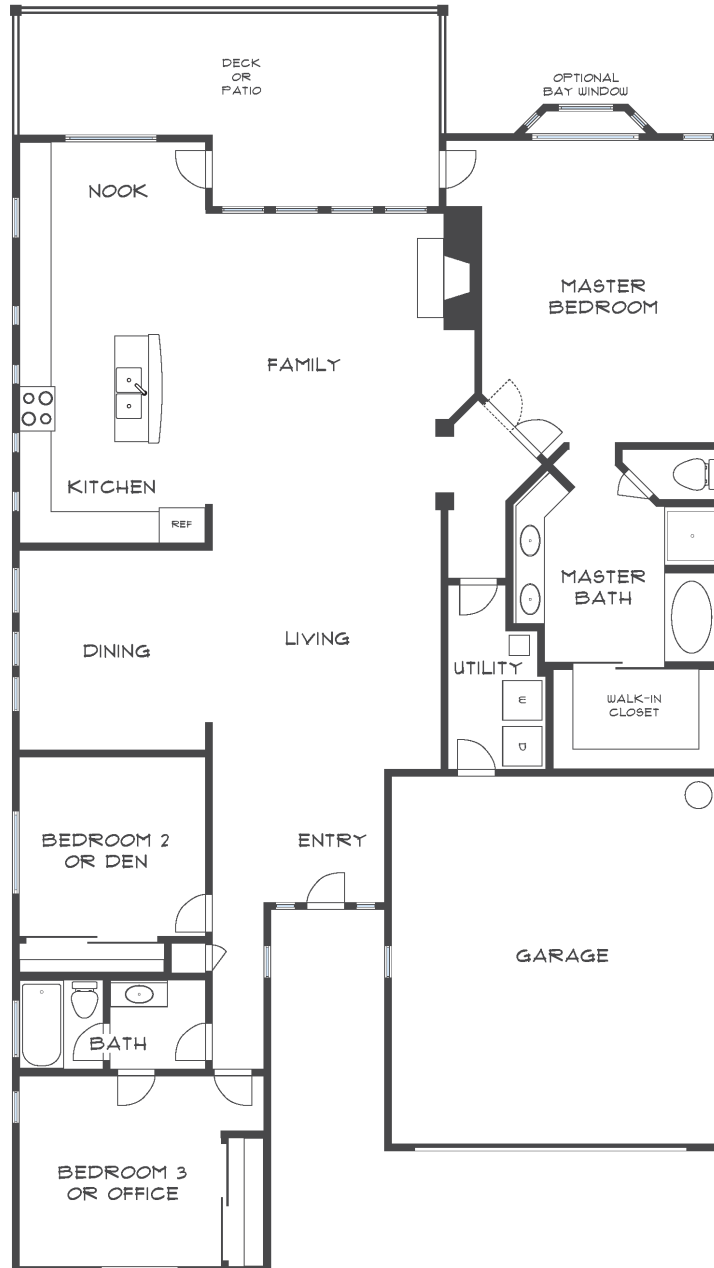

Sue DiMaggio Adams

Kathie DiMaggio Stein

Your Rossmoor Real Estate Connection

LIVE OAK

Approximately 2259 square feet

Information believed to be correct but has not been verified. Rossmoor Realty assumes no legal responsibility for its accuracy. Buyers should investigate these items to their own satisfaction. Some properties may have been altered by a prior owner.