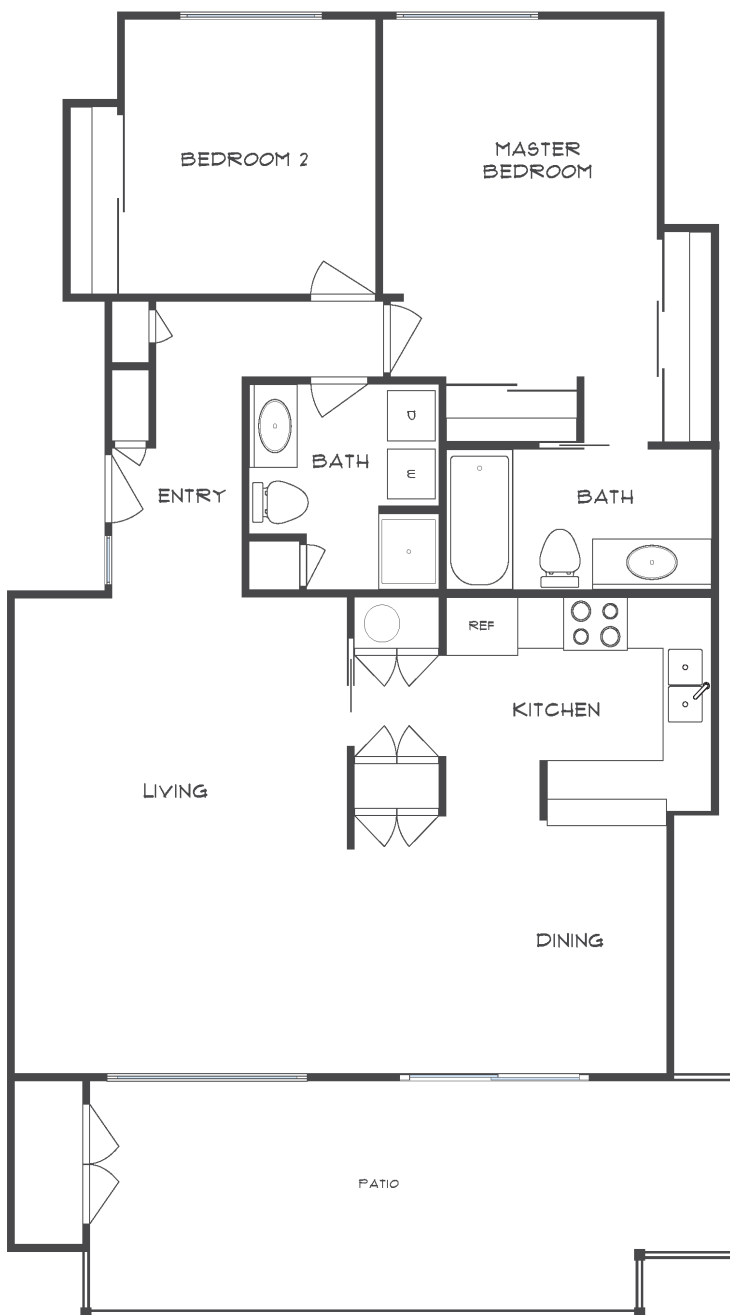

Sue DiMaggio Adams

Kathie DiMaggio Stein

Your Rossmoor Real Estate Connection

DIABLO

Approximately 1179 square feet

Information believed to be correct but has not been verified. Rossmoor Realty assumes no legal responsibility for its accuracy. Buyers should investigate these items to their own satisfaction. Some properties may have been altered by a prior owner.