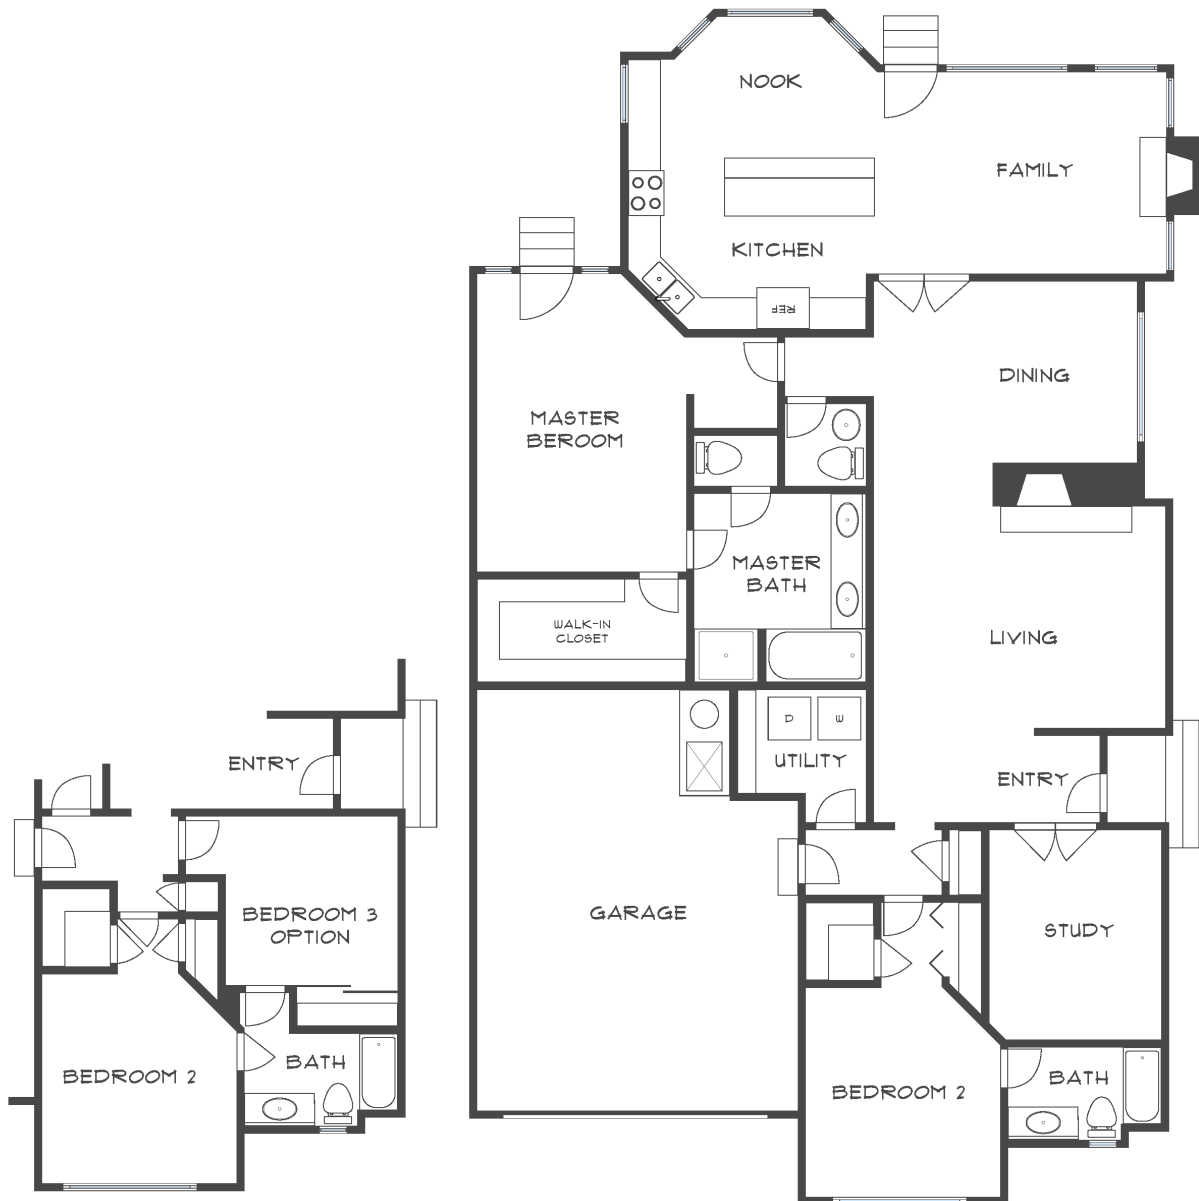

Sue DiMaggio Adams

Kathie DiMaggio Stein

Your Rossmoor Real Estate Connection

BRIDGEWATER

Approximately 2114—2200 square feet

Information believed to be correct but has not been verified. Rossmoor Realty assumes no legal responsibility for its accuracy. Buyers should investigate these items to their own satisfaction. Some properties may have been altered by a prior owner.