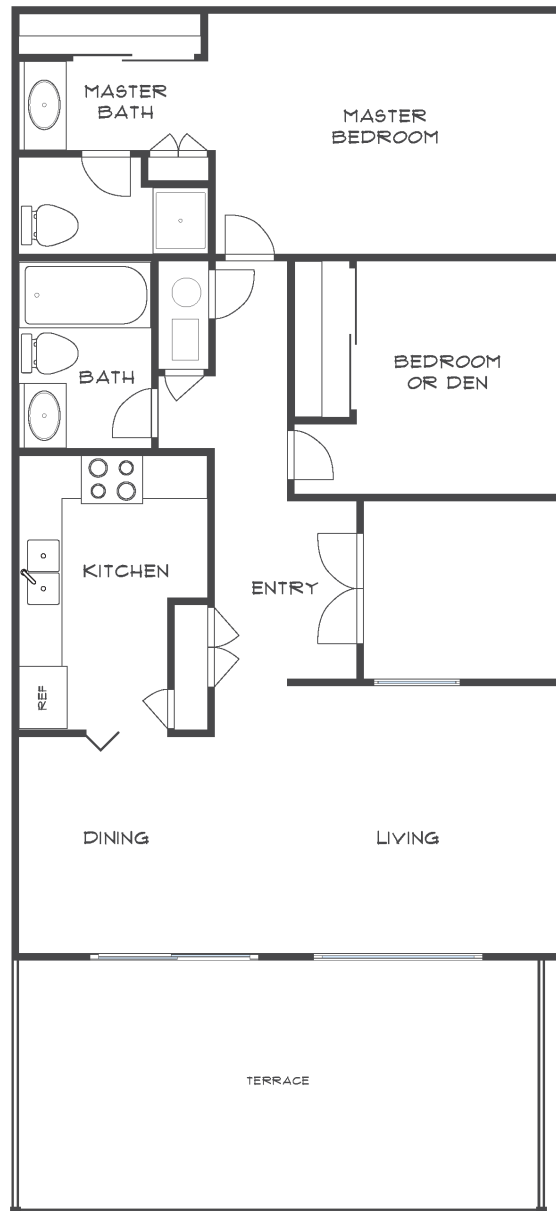

Sue DiMaggio Adams

Kathie DiMaggio Stein

Your Rossmoor Real Estate Connection

YOSEMITE 2/2

Approximately 1049 square feet

Information believed to be correct but has not been verified. Rossmoor Realty assumes no legal responsibility for its accuracy. Buyers should investigate these items to their own satisfaction. Some properties may have been altered by a prior owner.