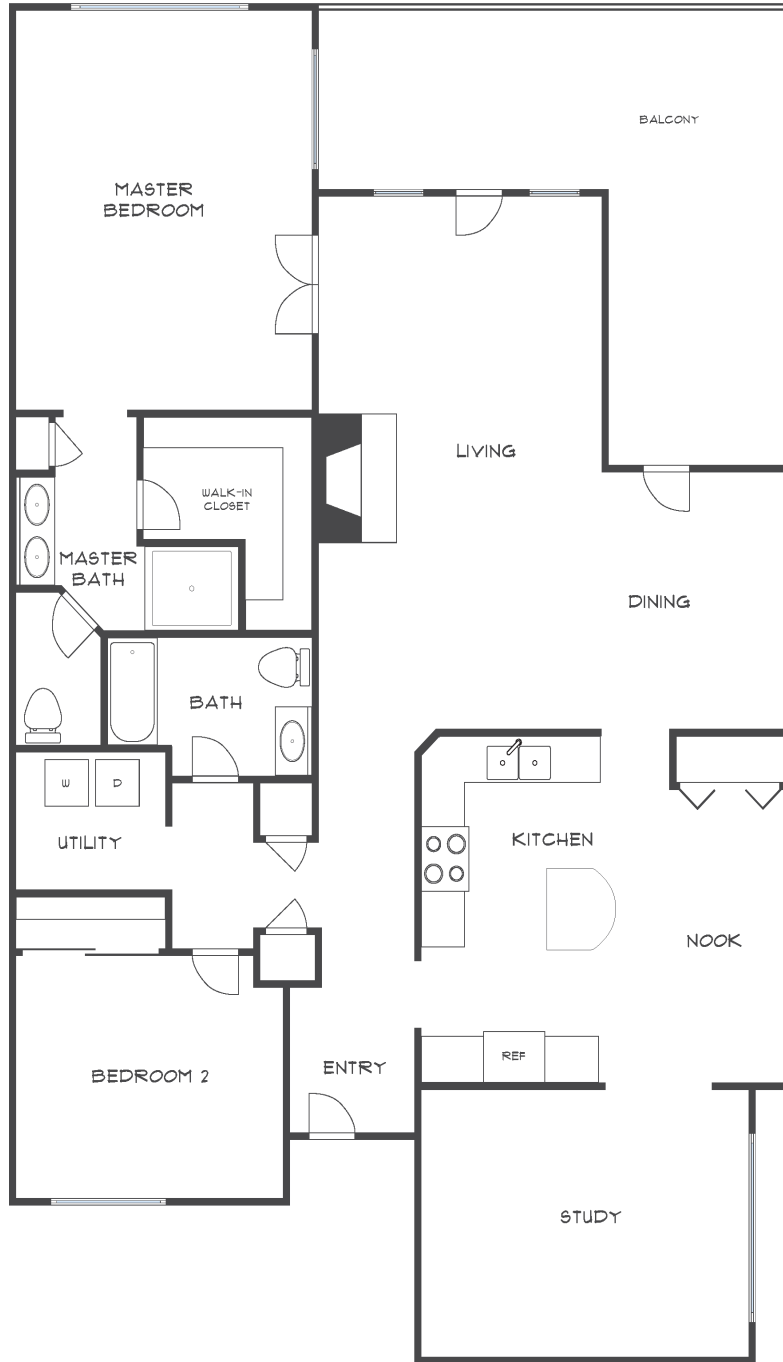

Sue DiMaggio Adams

Kathie DiMaggio Stein

Your Rossmoor Real Estate Connection

VISTA

Approximately 1784 square feet

Information believed to be correct but has not been verified. Rossmoor Realty assumes no legal responsibility for its accuracy. Buyers should investigate these items to their own satisfaction. Some properties may have been altered by a prior owner.