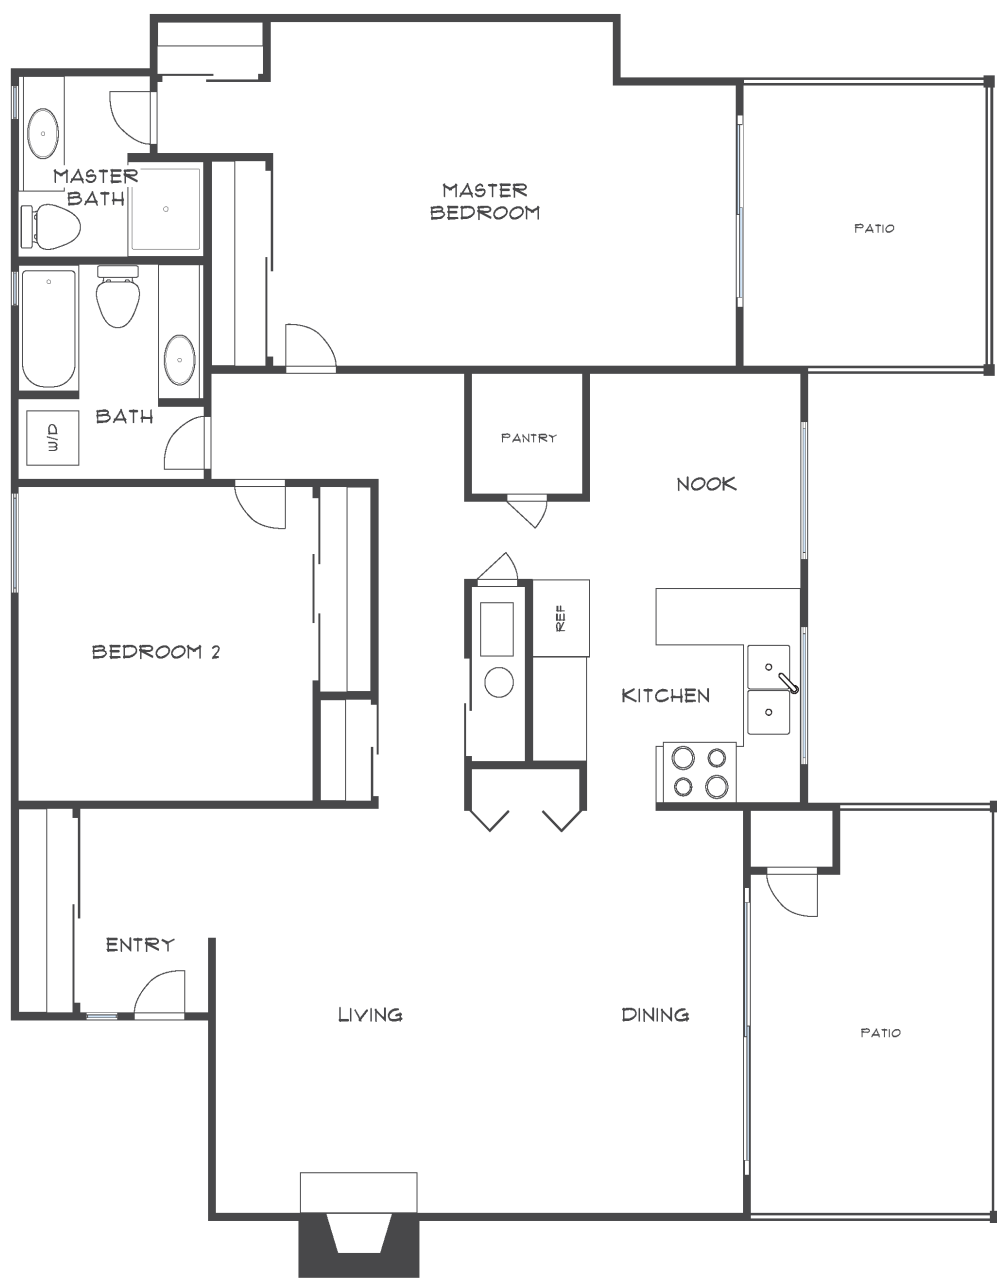

Sue DiMaggio Adams

Kathie DiMaggio Stein

Your Rossmoor Real Estate Connection

VILLA EL REY

Approximately 1477 square feet

Information believed to be correct but has not been verified. Rossmoor Realty assumes no legal responsibility for its accuracy. Buyers should investigate these items to their own satisfaction. Some properties may have been altered by a prior owner.