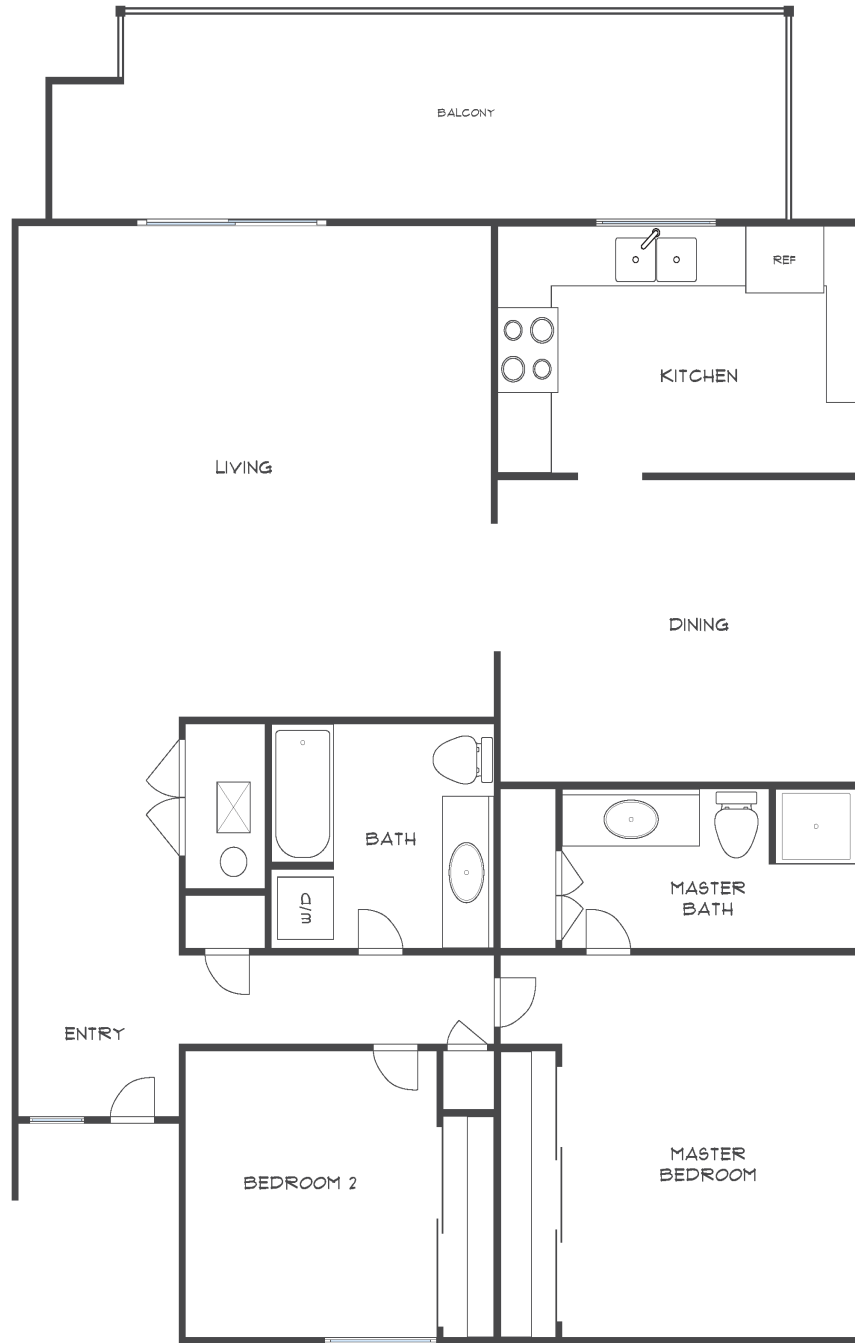

## VILLA DE ANZA

Approximately 1375 square feet

Information believed to be correct but has not been verified. Rossmoor Realty assumes no legal responsibility for its accuracy. Buyers should investigate these items to their own satisfaction. Some properties may have been altered by a prior owner.