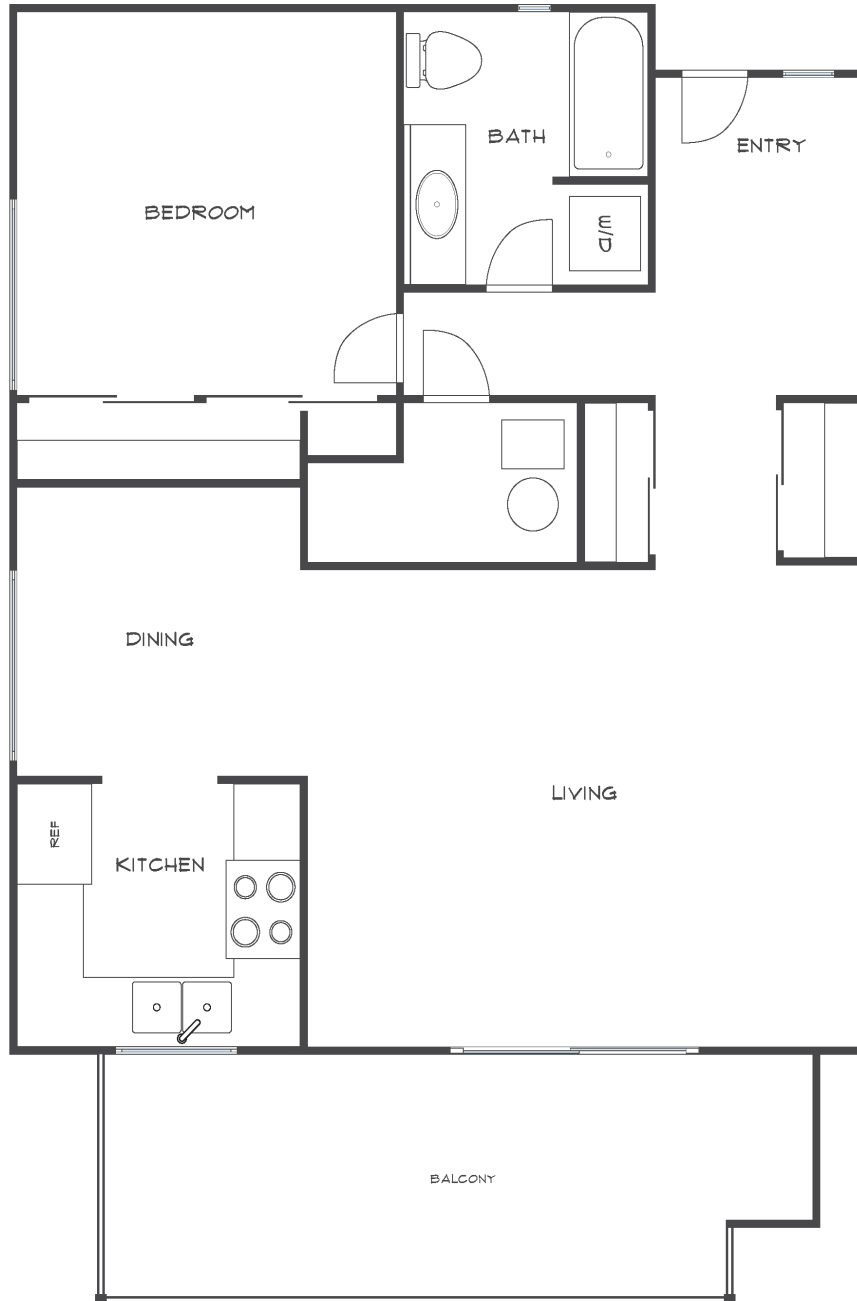

Sue DiMaggio Adams

Kathie DiMaggio Stein

Your Rossmoor Real Estate Connection

VILLA BELMONTE

Approximately 852 square feet

Information believed to be correct but has not been verified. Rossmoor Realty assumes no legal responsibility for its accuracy. Buyers should investigate these items to their own satisfaction. Some properties may have been altered by a prior owner.