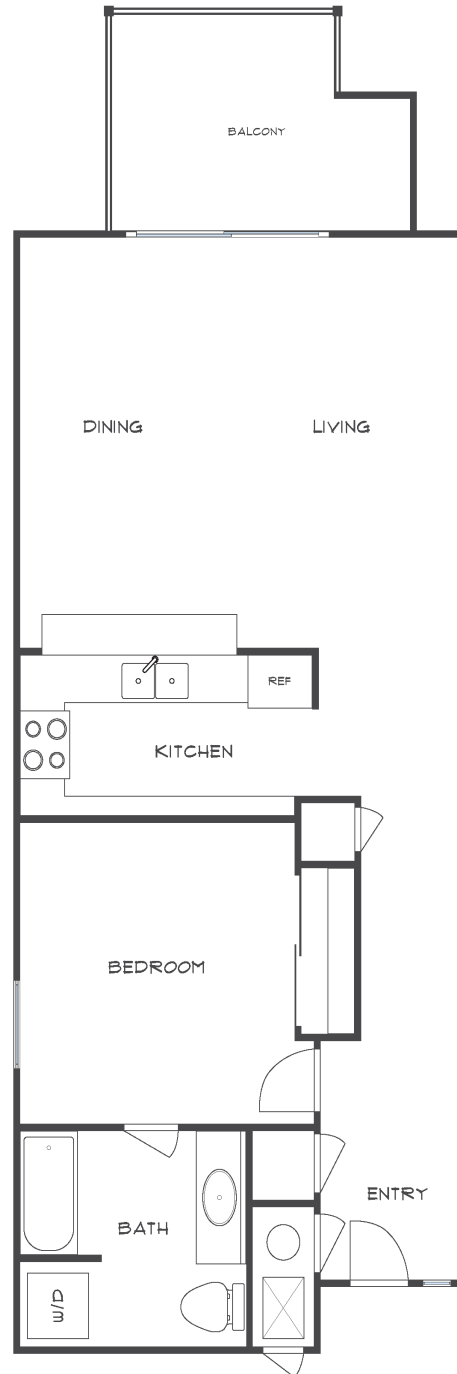

Sue DiMaggio Adams

Kathie DiMaggio Stein

Your Rossmoor Real Estate Connection

VILLA ALHAMBRA

Approximately 725 square feet

Information believed to be correct but has not been verified. Rossmoor Realty assumes no legal responsibility for its accuracy. Buyers should investigate these items to their own satisfaction. Some properties may have been altered by a prior owner.