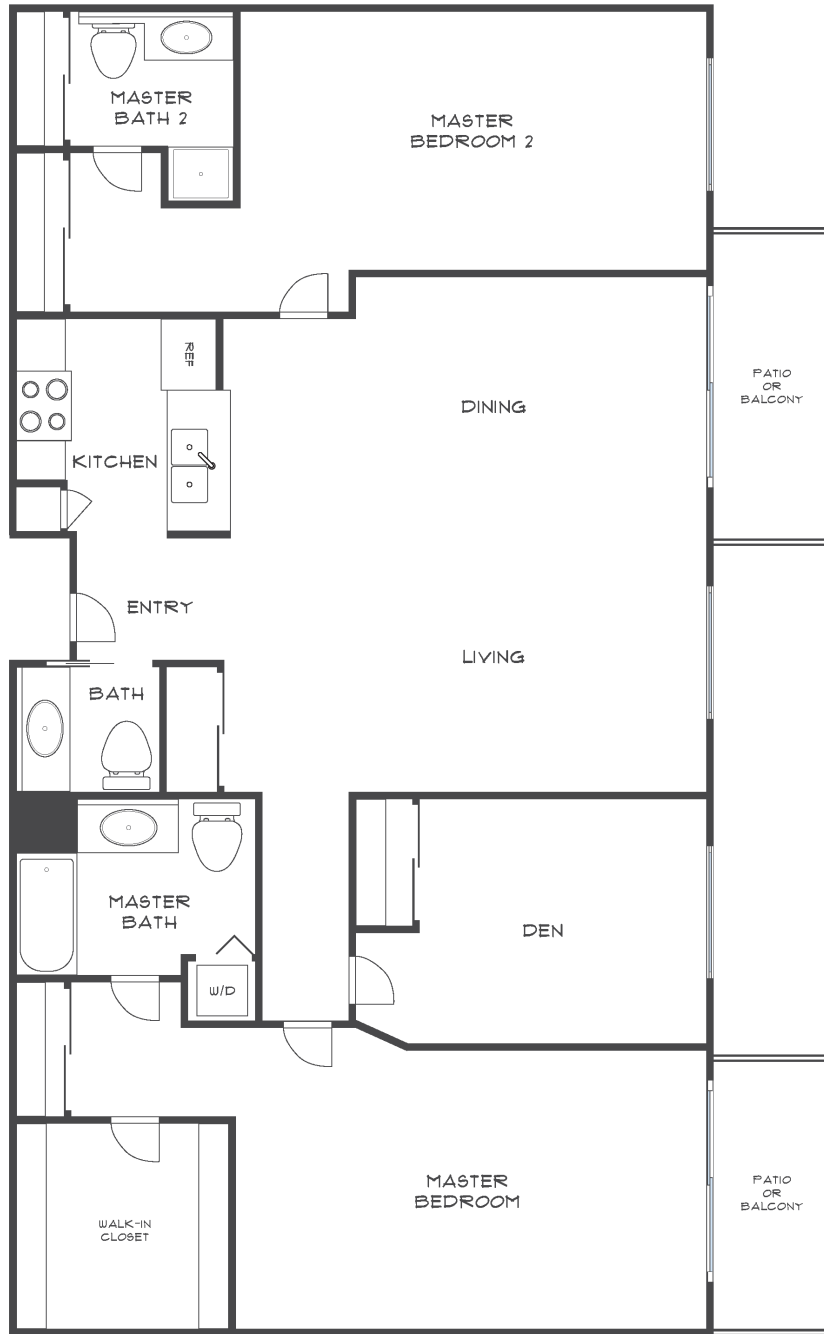

Sue DiMaggio Adams

Kathie DiMaggio Stein

Your Rossmoor Real Estate Connection

VERSAILLES

Approximately 1670 to 1890 square feet

Information believed to be correct but has not been verified. Rossmoor Realty assumes no legal responsibility for its accuracy. Buyers should investigate these items to their own satisfaction. Some properties may have been altered by a prior owner.