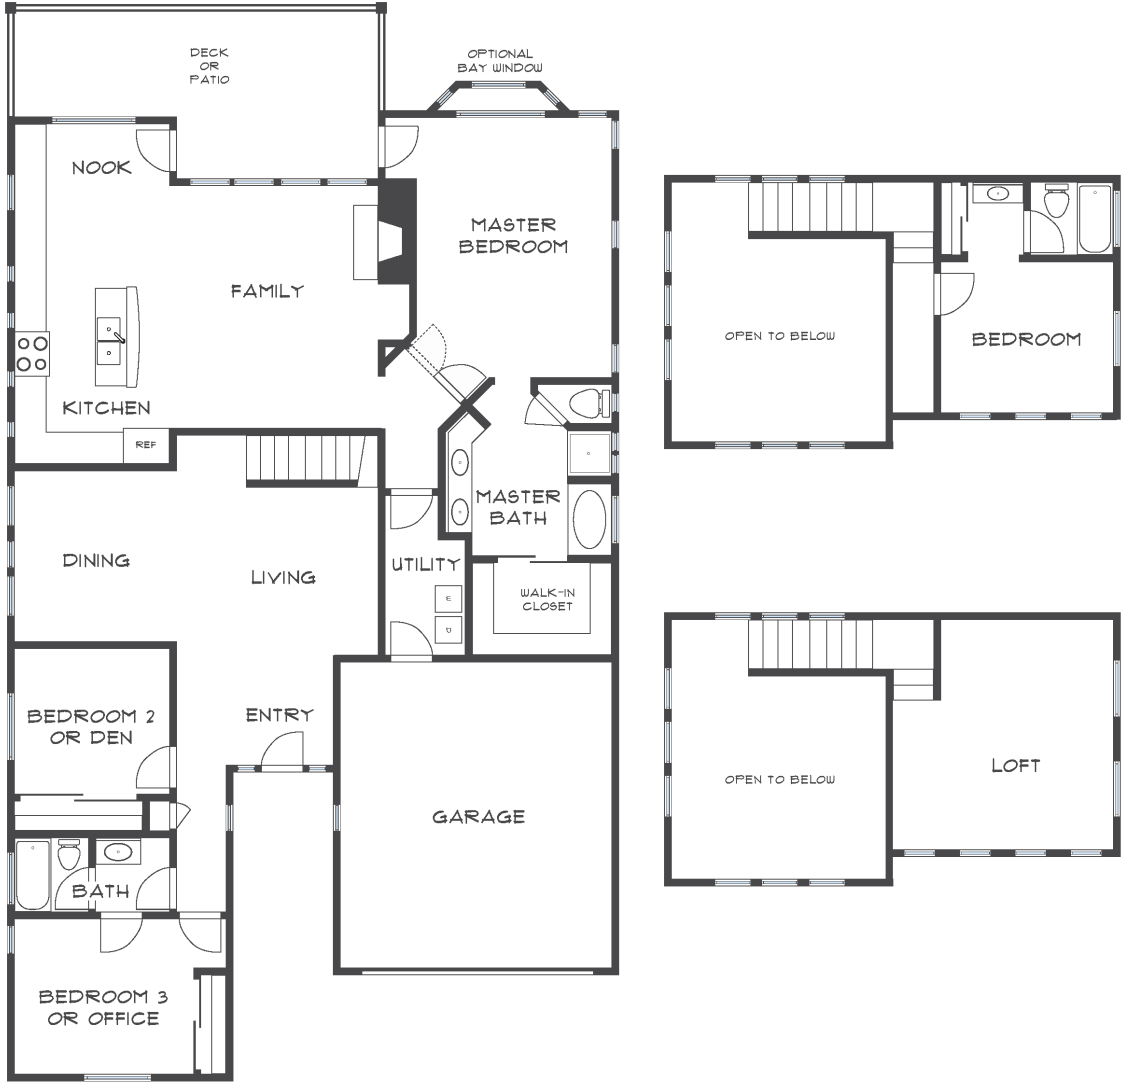

VALLEY OAK

Approximately 2523 to 2884 square feet

Information believed to be correct but has not been verified. Rossmoor Realty assumes no legal responsibility for its accuracy. Buyers should investigate these items to their own satisfaction. Some properties may have been altered by a prior owner.