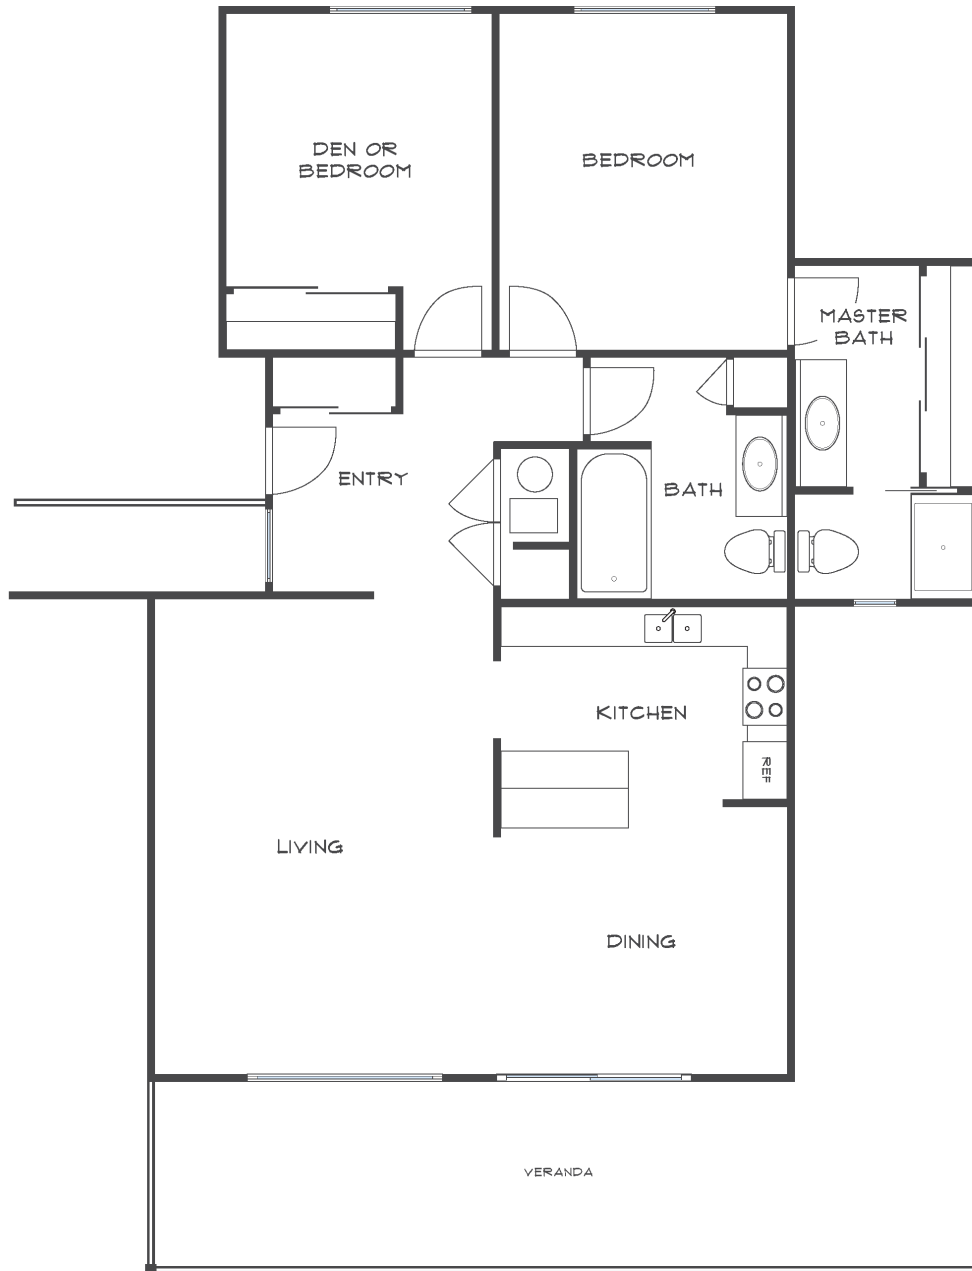

## SONOMA WRAP 2/2

Approximately 1156 square feet

Information believed to be correct but has not been verified. Rossmoor Realty assumes no legal responsibility for its accuracy. Buyers should investigate these items to their own satisfaction. Some properties may have been altered by a prior owner.