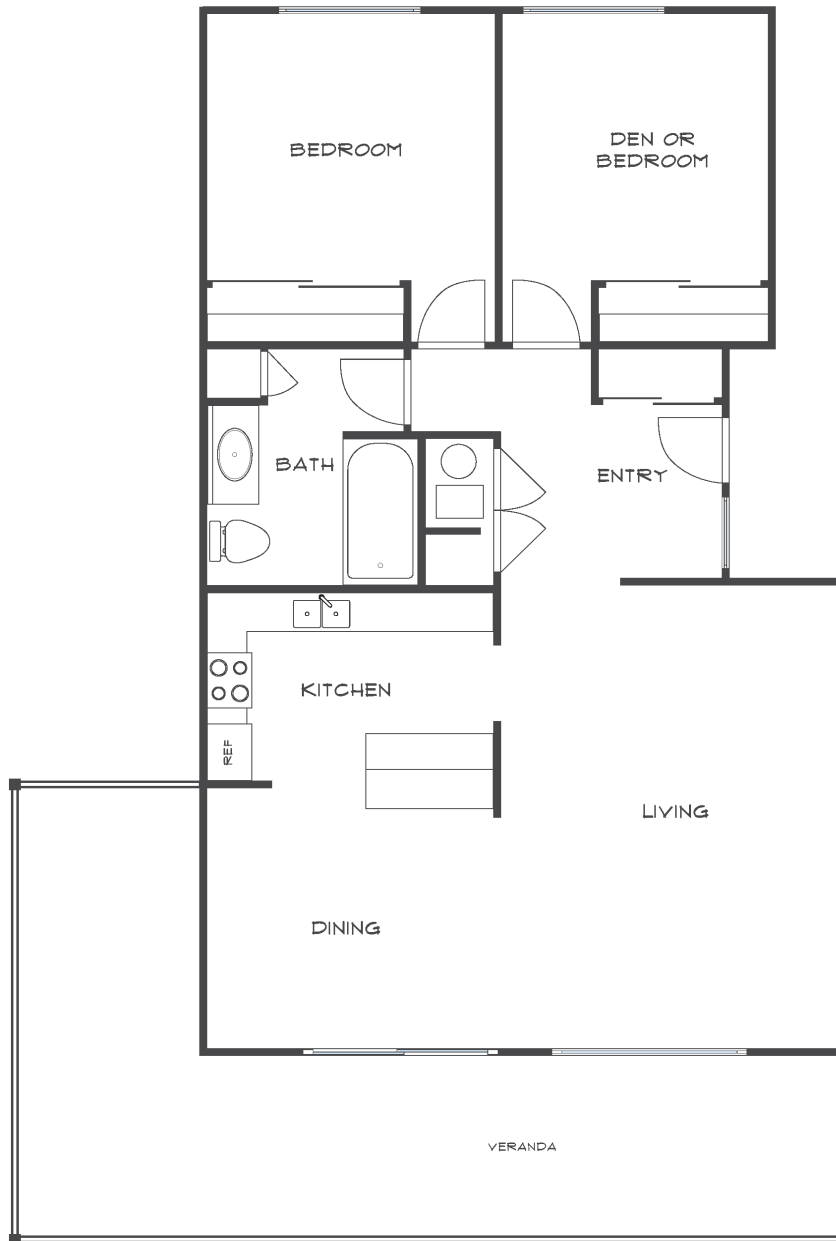

Sue DiMaggio Adams

Kathie DiMaggio Stein

Your Rossmoor Real Estate Connection

SONOMA WRAP 2/1

Approximately 1056 square feet

Information believed to be correct but has not been verified. Rossmoor Realty assumes no legal responsibility for its accuracy. Buyers should investigate these items to their own satisfaction. Some properties may have been altered by a prior owner.