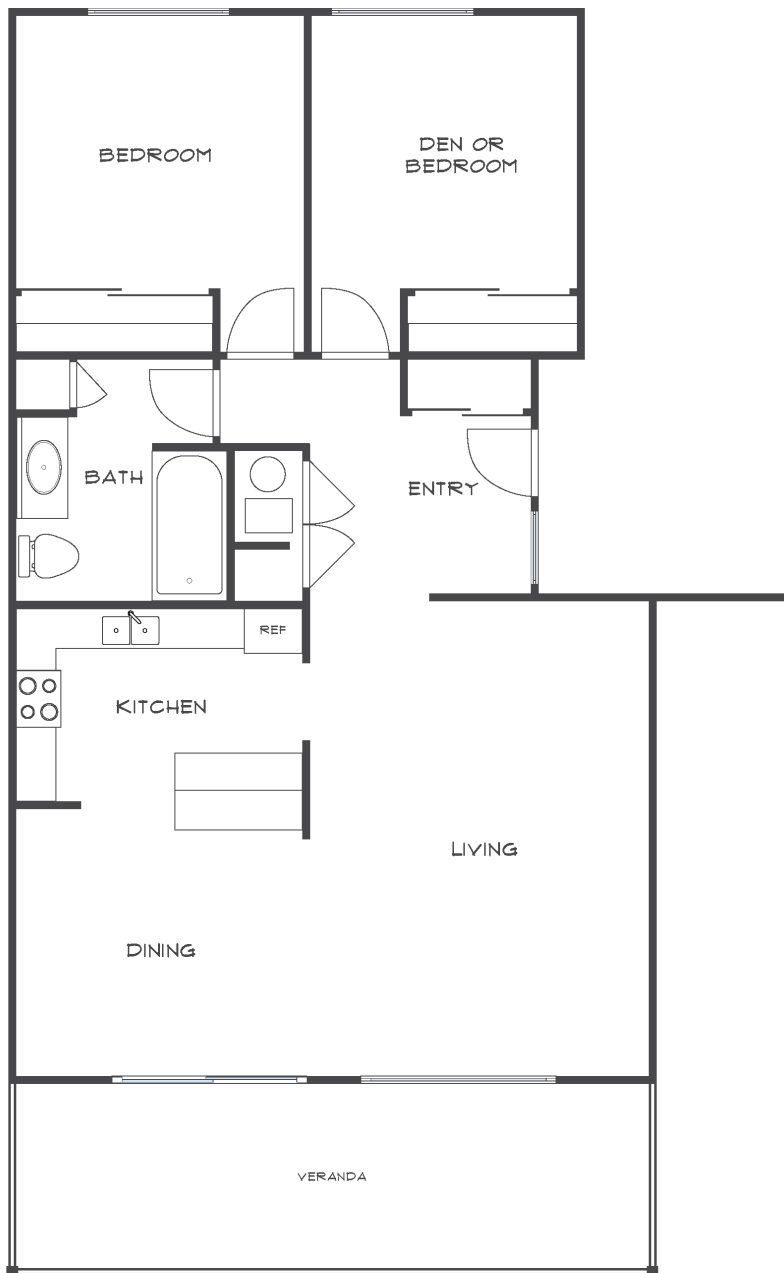

Sue DiMaggio Adams

Kathie DiMaggio Stein

Your Rossmoor Real Estate Connection

SONOMA

Approximately 1056 square feet

Information believed to be correct but has not been verified. Rossmoor Realty assumes no legal responsibility for its accuracy. Buyers should investigate these items to their own satisfaction. Some properties may have been altered by a prior owner.