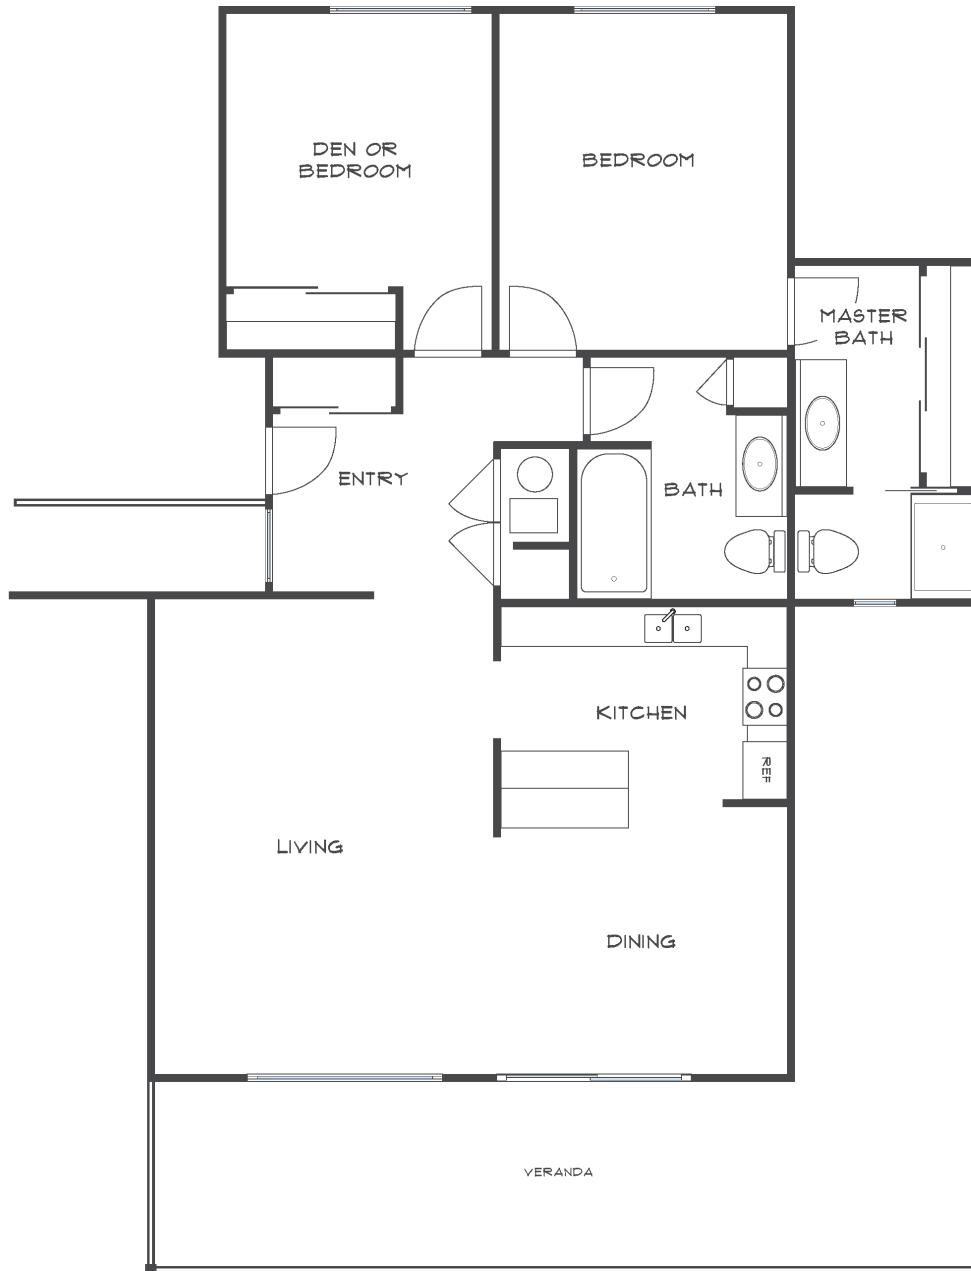

## SEQUOIA WRAP 2/2

Approximately 1156 square feet

Information believed to be correct but has not been verified. Rossmoor Realty assumes no legal responsibility for its accuracy. Buyers should investigate these items to their own satisfaction. Some properties may have been altered by a prior owner.