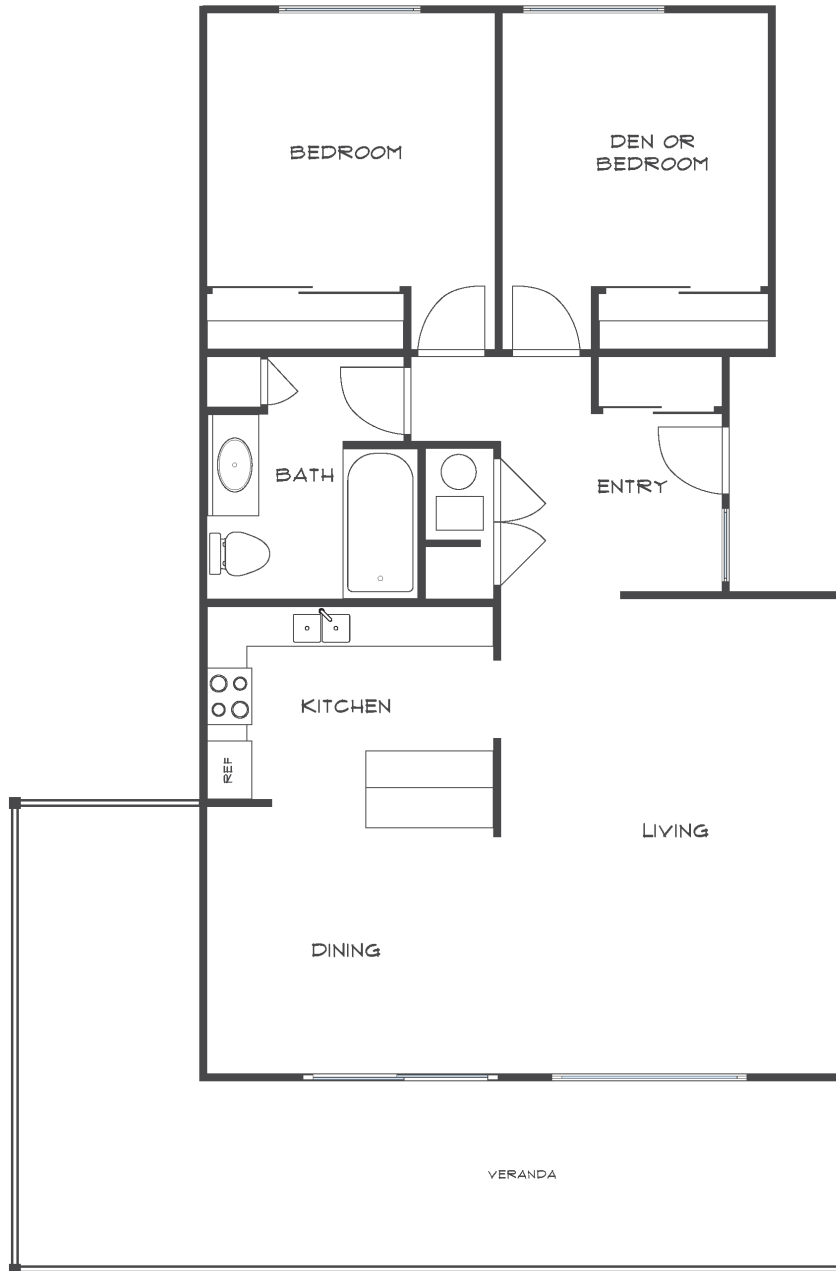

Sue DiMaggio Adams

Kathie DiMaggio Stein

Your Rossmoor Real Estate Connection

SEQUOIA WRAP 2/1

Approximately 1056 square feet

Information believed to be correct but has not been verified. Rossmoor Realty assumes no legal responsibility for its accuracy. Buyers should investigate these items to their own satisfaction. Some properties may have been altered by a prior owner.