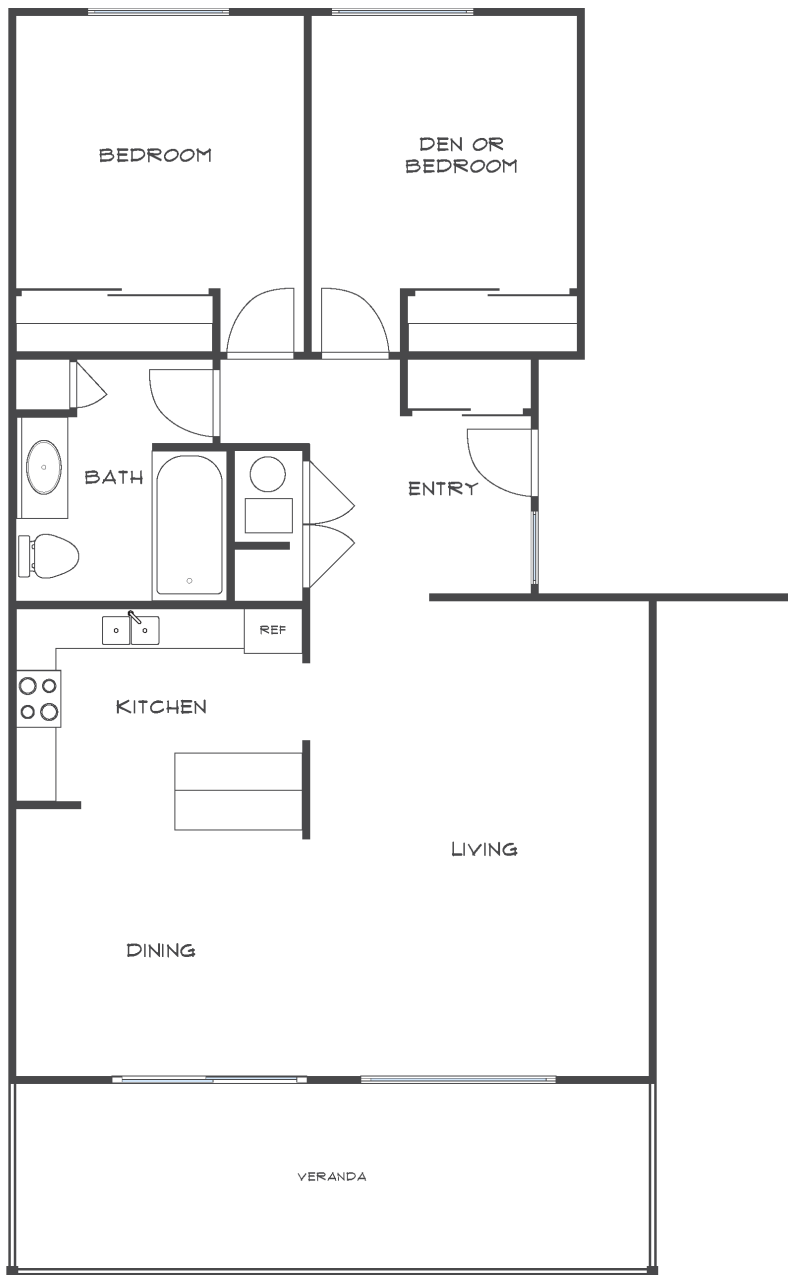

Sue DiMaggio Adams

Kathie DiMaggio Stein

Your Rossmoor Real Estate Connection

SEQUOIA

Approximately 1056 square feet

Information believed to be correct but has not been verified. Rossmoor Realty assumes no legal responsibility for its accuracy. Buyers should investigate these items to their own satisfaction. Some properties may have been altered by a prior owner.