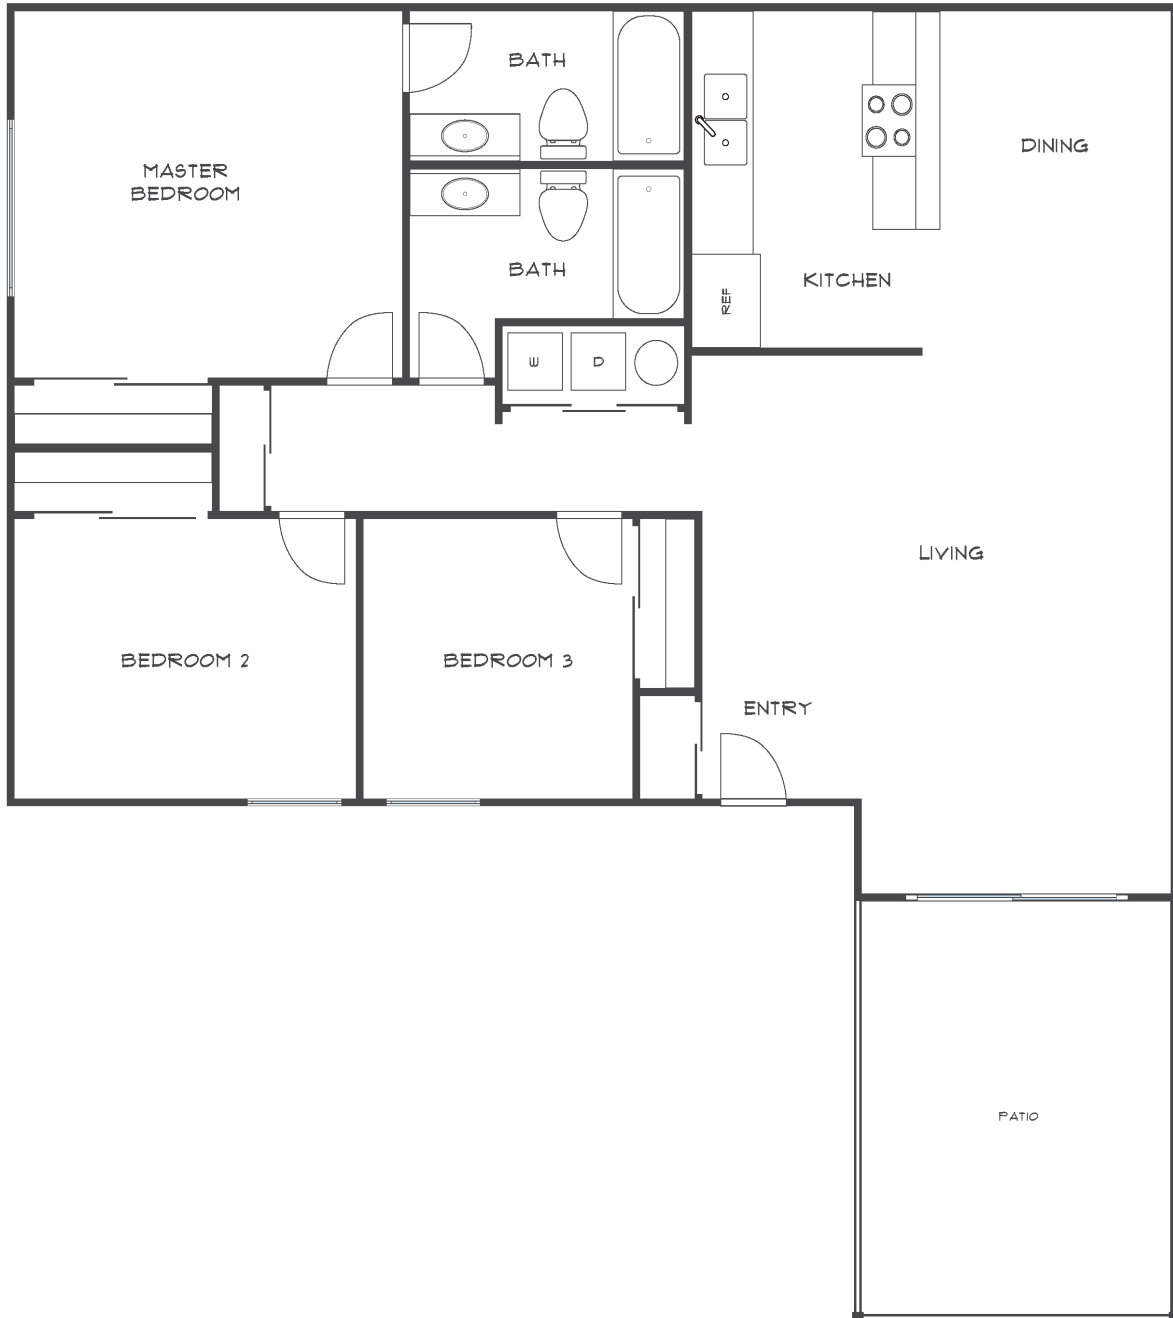

Sue DiMaggio Adams

Kathie DiMaggio Stein

Your Rossmoor Real Estate Connection

SANTA CRUZ

Approximately 1235 square feet

Information believed to be correct but has not been verified. Rossmoor Realty assumes no legal responsibility for its accuracy. Buyers should investigate these items to their own satisfaction. Some properties may have been altered by a prior owner.