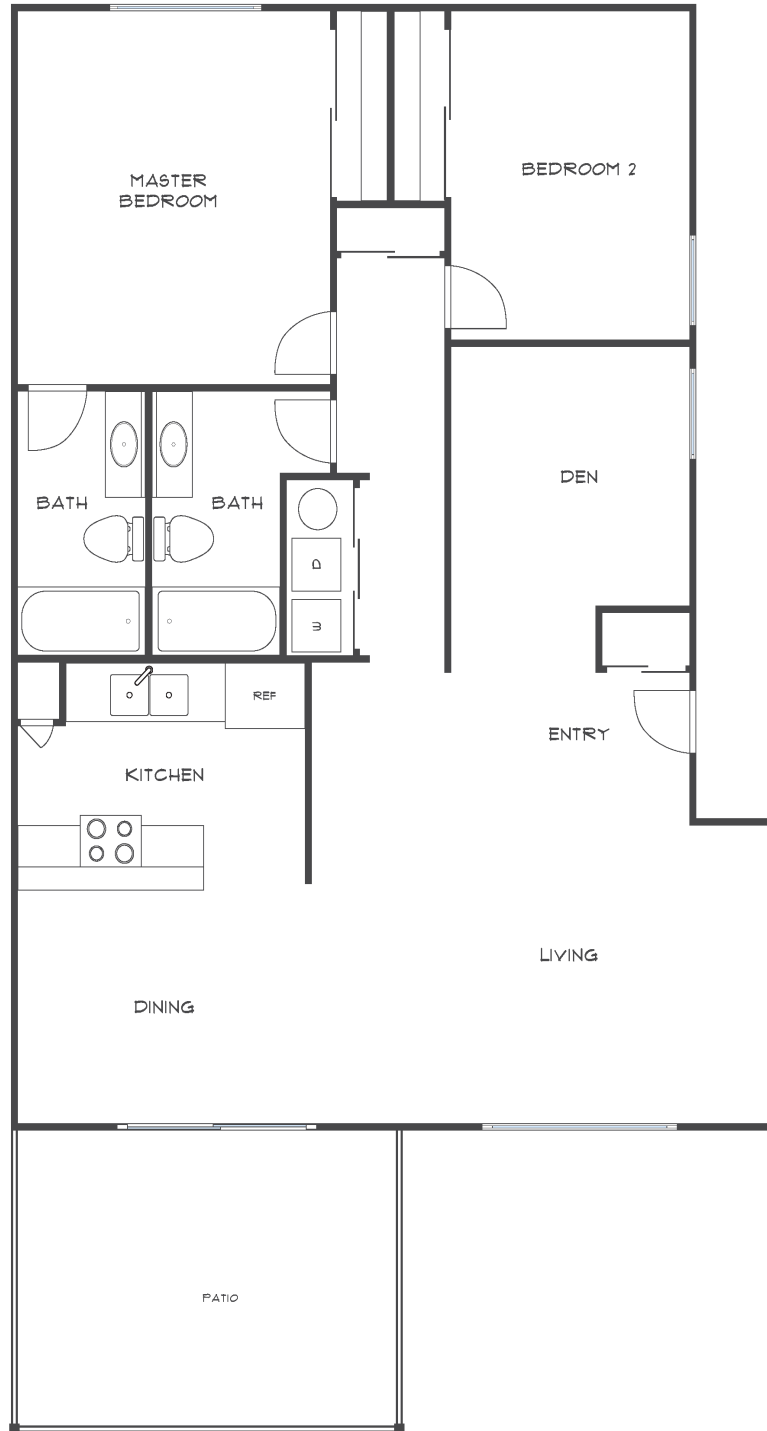

Sue DiMaggio Adams

Kathie DiMaggio Stein

Your Rossmoor Real Estate Connection

SANTA CLARA

Approximately 1235 square feet

Information believed to be correct but has not been verified. Rossmoor Realty assumes no legal responsibility for its accuracy. Buyers should investigate these items to their own satisfaction. Some properties may have been altered by a prior owner.