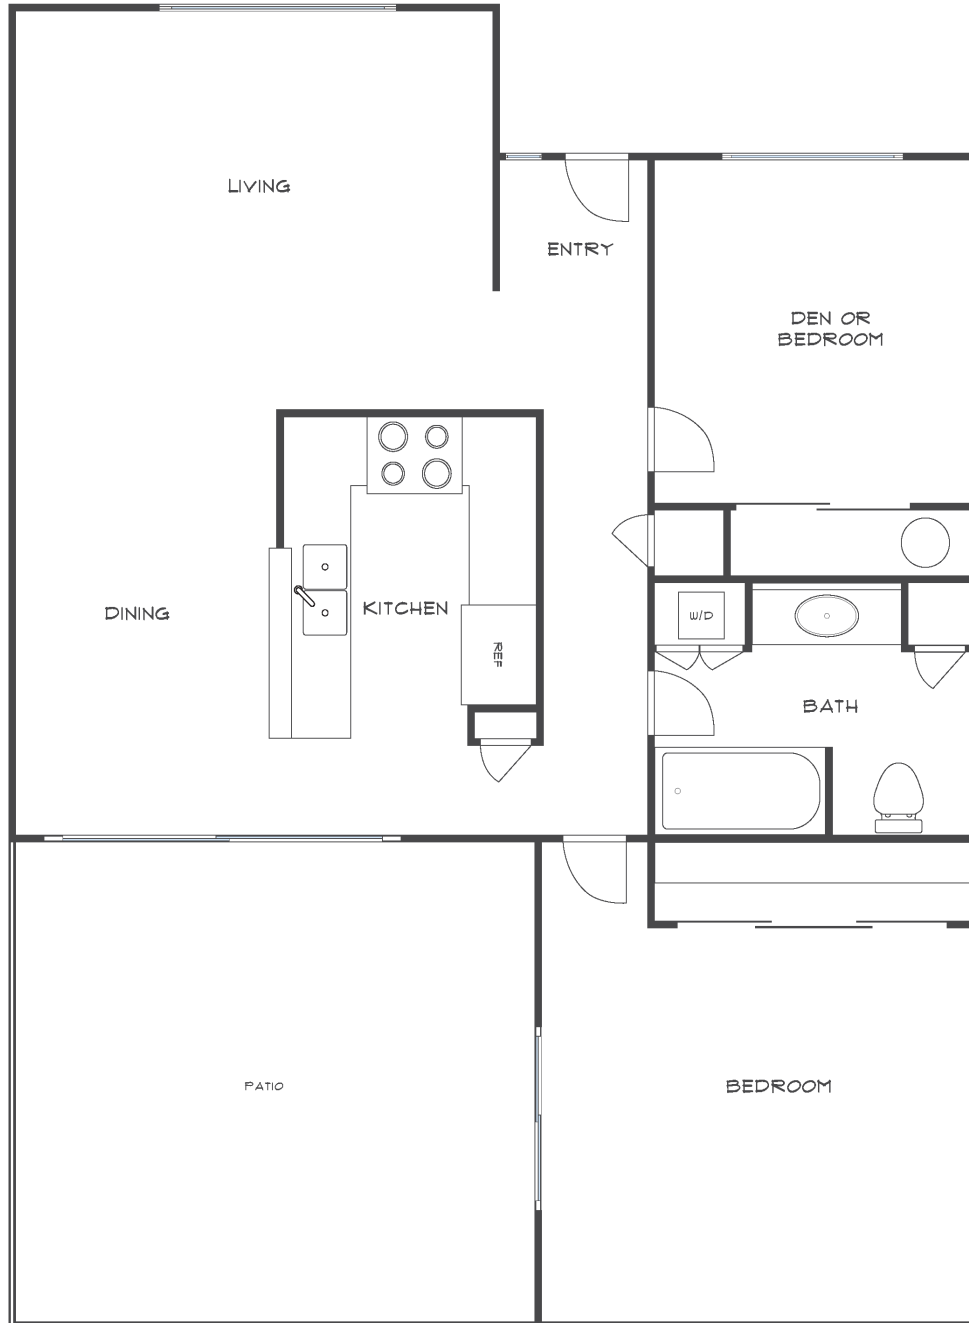

SAN FRANCISCAN

Approximately 1055 square feet

Condo's have washer and dryer, Co-op's may or may not have laundry hookups

Information believed to be correct but has not been verified. Rossmoor Realty assumes no legal responsibility for its accuracy. Buyers should investigate these items to their own satisfaction. Some properties may have been altered by a prior owner.