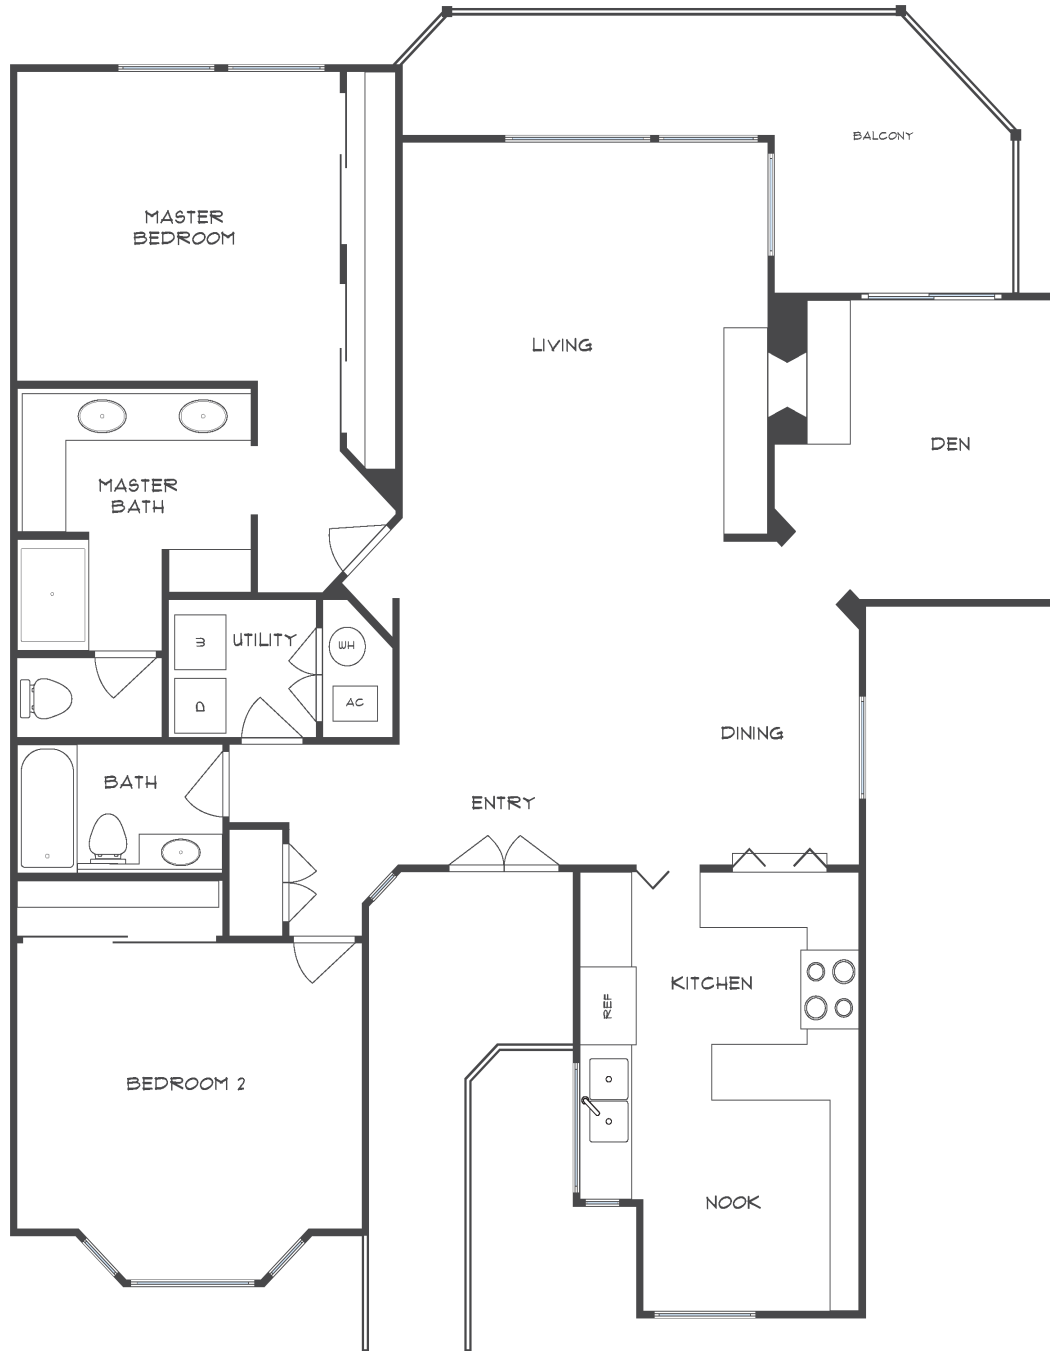

Sue DiMaggio Adams

Kathie DiMaggio Stein

Your Rossmore Real Estate Connection

REDWOOD

Approximately 1595 square feet

Information believed to be correct but has not been verified. Rossmore Realty assumes no legal responsibility for its accuracy. Buyers should investigate these items to their own satisfaction. Some properties may have been altered by a prior owner.