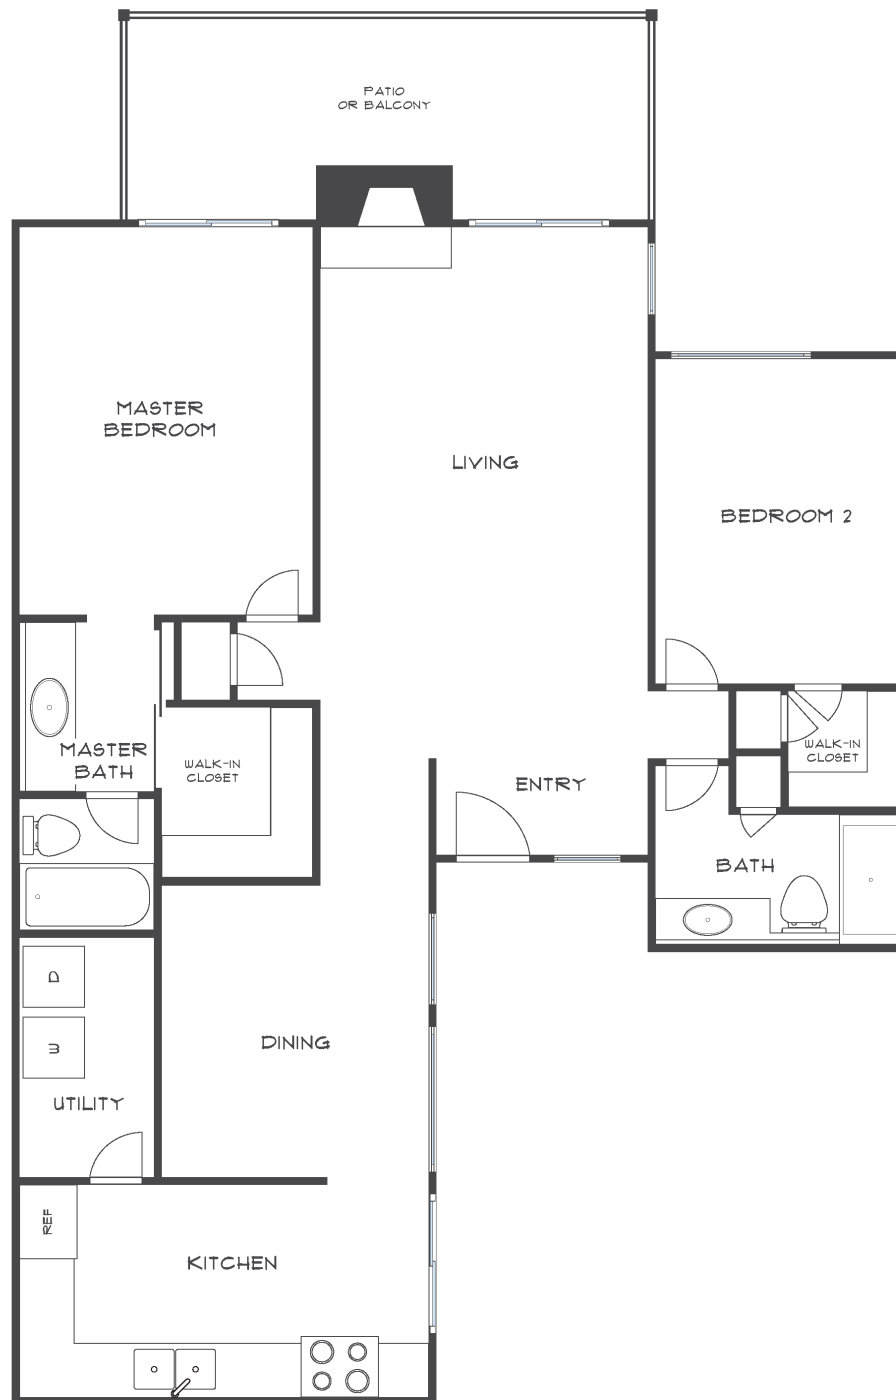

Sue DiMaggio Adams

Kathie DiMaggio Stein

Your Rossmoor Real Estate Connection

PINEHURST

Approximately 1348 square feet

Information believed to be correct but has not been verified. Rossmoor Realty assumes no legal responsibility for its accuracy. Buyers should investigate these items to their own satisfaction. Some properties may have been altered by a prior owner.