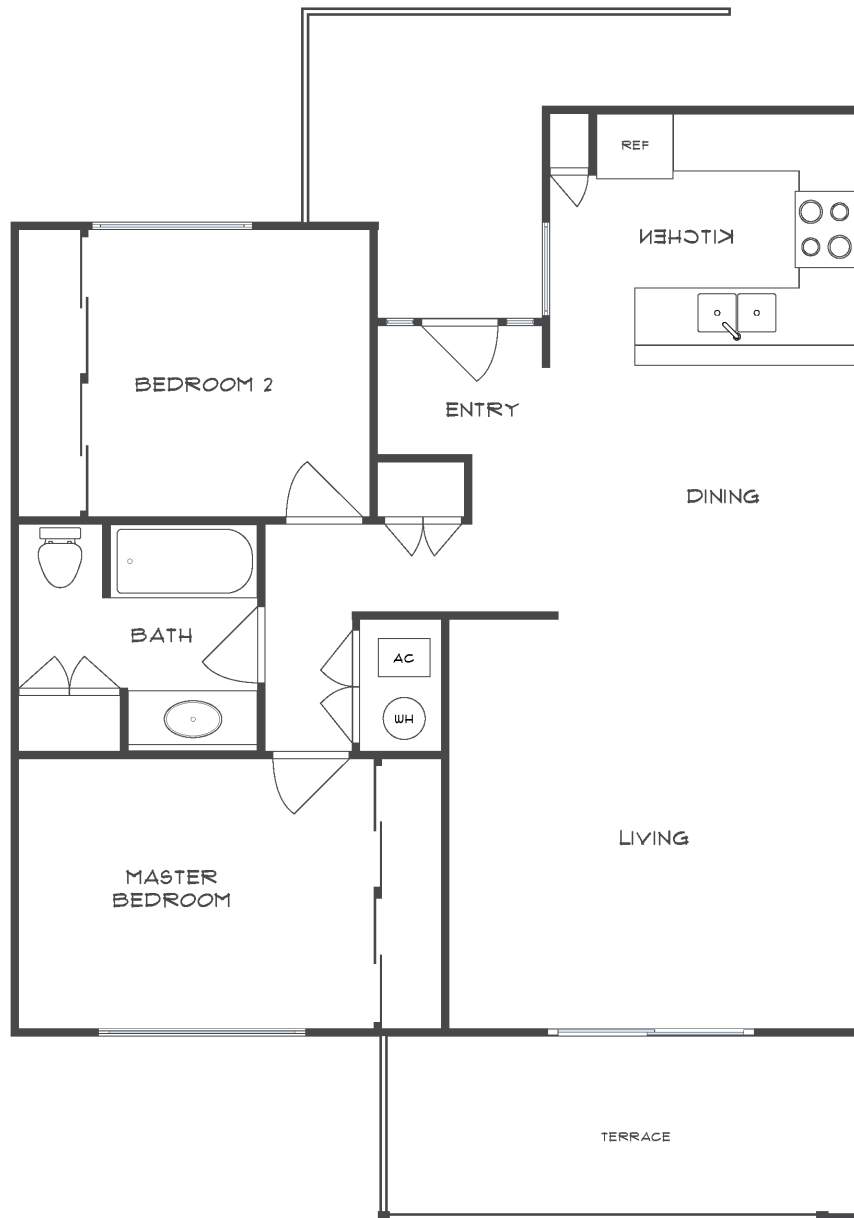

Sue DiMaggio Adams

Kathie DiMaggio Stein

Your Rossmoor Real Estate Connection

MONTEREY 2/1

Approximately 1050 square feet

Information believed to be correct but has not been verified. Rossmoor Realty assumes no legal responsibility for its accuracy. Buyers should investigate these items to their own satisfaction. Some properties may have been altered by a prior owner.