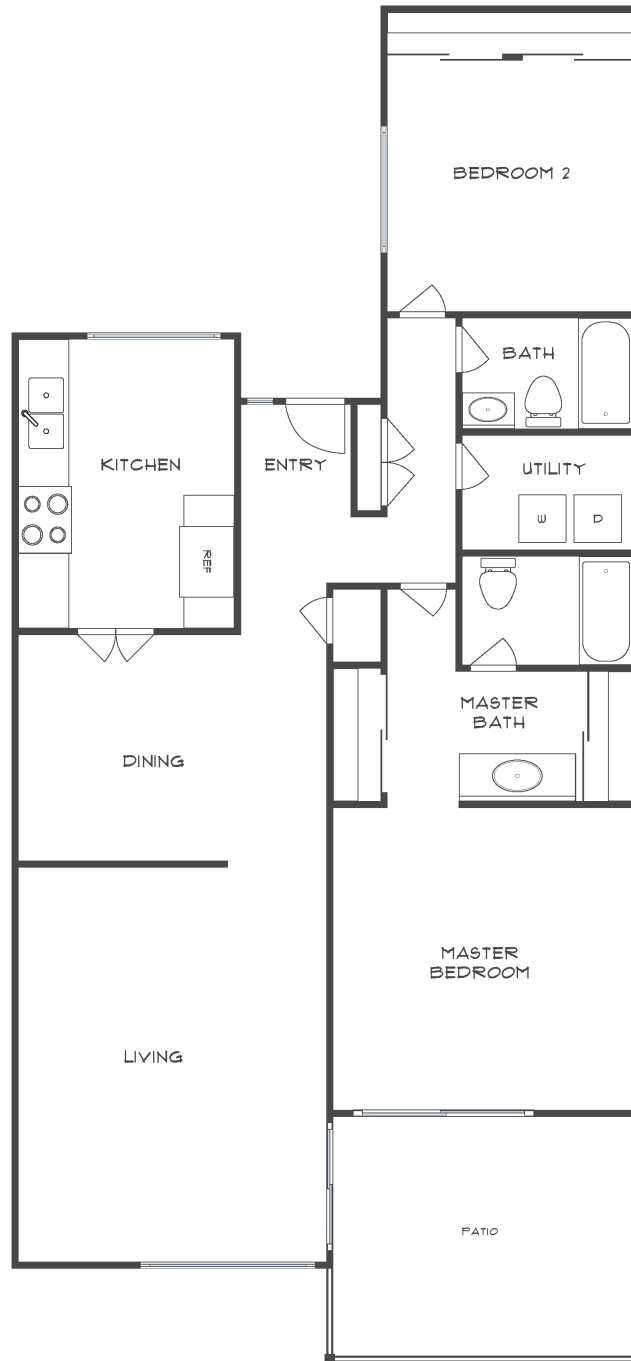

Sue DiMaggio Adams

Kathie DiMaggio Stein

Your Rossmoor Real Estate Connection

MARIPOSA

Approximately 1280 square feet

Information believed to be correct but has not been verified. Rossmoor Realty assumes no legal responsibility for its accuracy. Buyers should investigate these items to their own satisfaction. Some properties may have been altered by a prior owner.