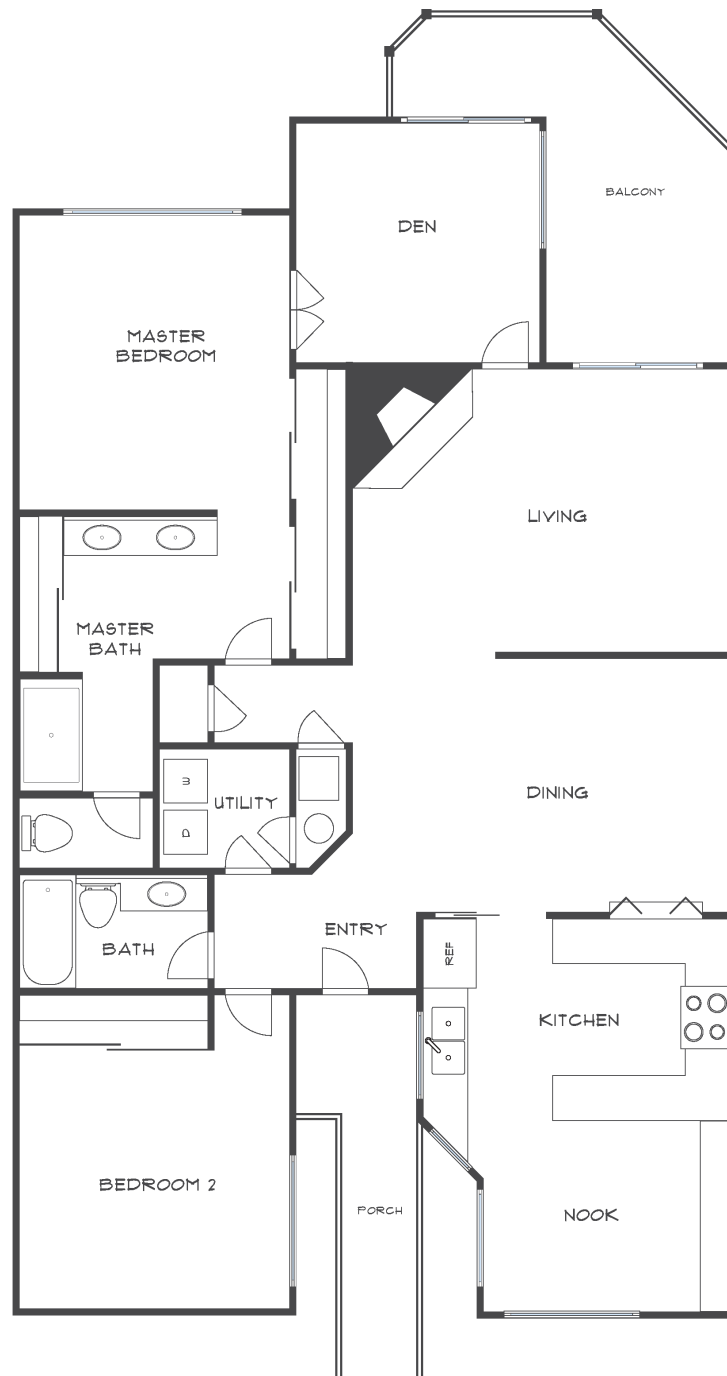

Sue DiMaggio Adams

Kathie DiMaggio Stein

Your Rossmoor Real Estate Connection

MAGNOLIA

Approximately 1512 square feet

Information believed to be correct but has not been verified. Rossmoor Realty assumes no legal responsibility for its accuracy. Buyers should investigate these items to their own satisfaction. Some properties may have been altered by a prior owner.