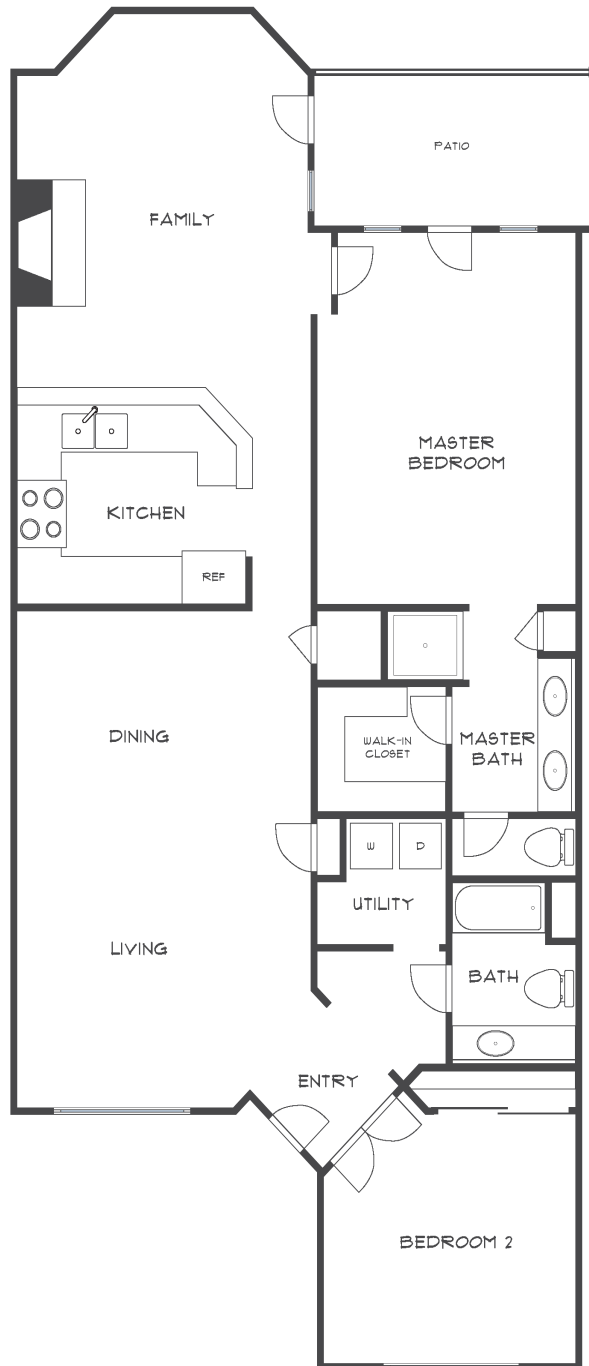

Sue DiMaggio Adams

Kathie DiMaggio Stein

Your Rossmoor Real Estate Connection

LASSEN

Approximately 1640 square feet

Information believed to be correct but has not been verified. Rossmoor Realty assumes no legal responsibility for its accuracy. Buyers should investigate these items to their own satisfaction. Some properties may have been altered by a prior owner.