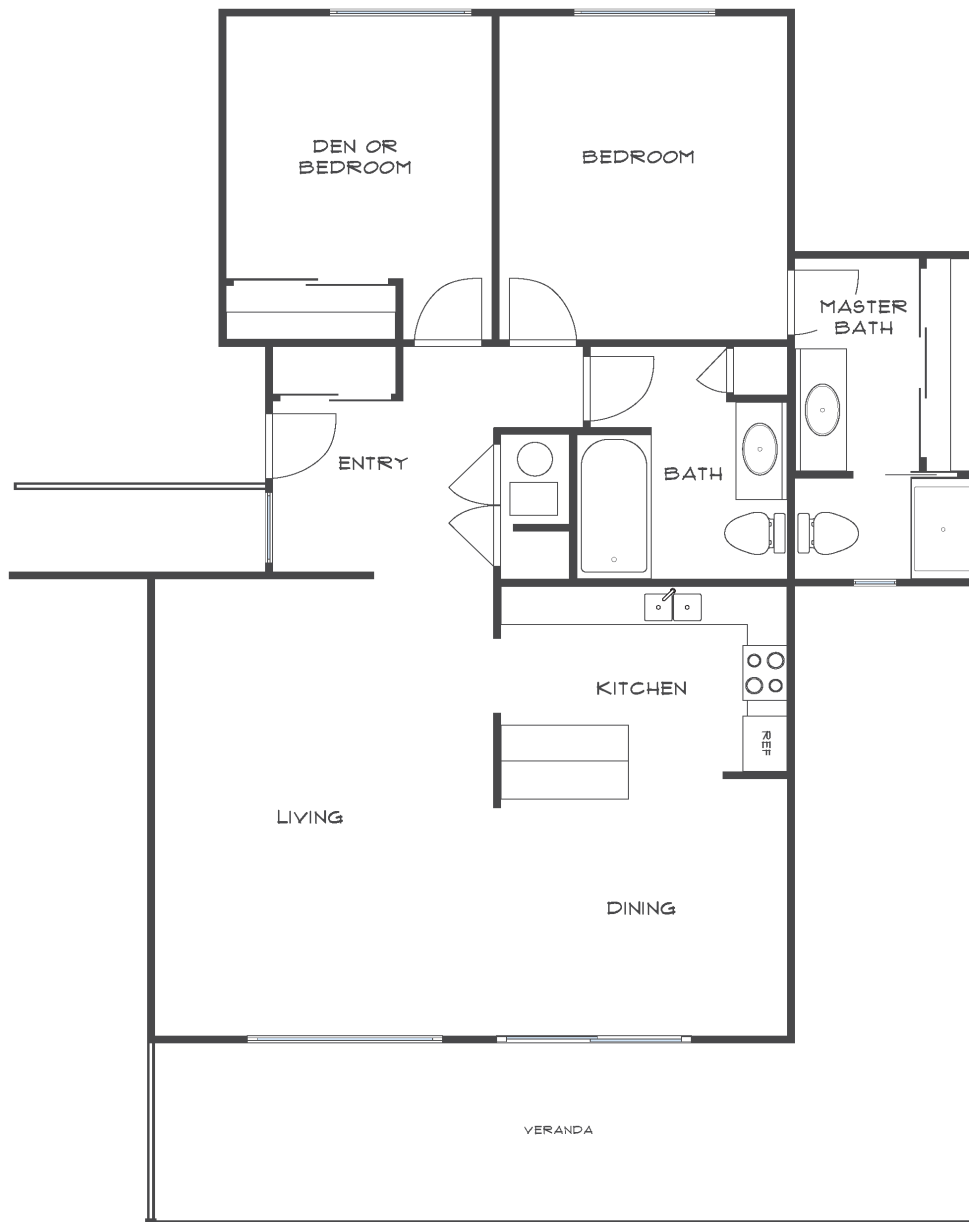

Sue DiMaggio Adams

Kathie DiMaggio Stein

Your Rossmoor Real Estate Connection

KENTFIELD 2/2

Approximately 1156 square feet

Information believed to be correct but has not been verified. Rossmoor Realty assumes no legal responsibility for its accuracy. Buyers should investigate these items to their own satisfaction. Some properties may have been altered by a prior owner.