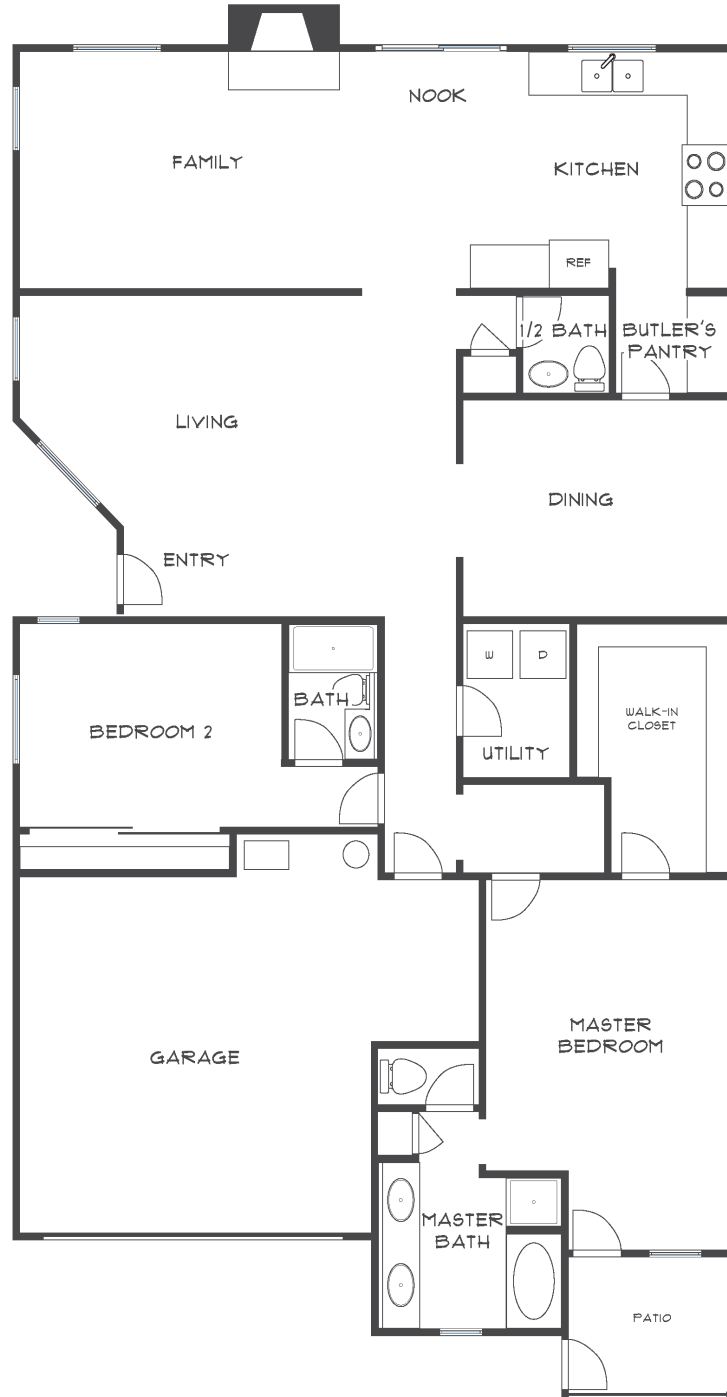

Sue DiMaggio Adams

Kathie DiMaggio Stein

Your Rossmore Real Estate Connection

KENSINGTON

Approximately 2205 square feet

Information believed to be correct but has not been verified. Rossmore Realty assumes no legal responsibility for its accuracy. Buyers should investigate these items to their own satisfaction. Some properties may have been altered by a prior owner.