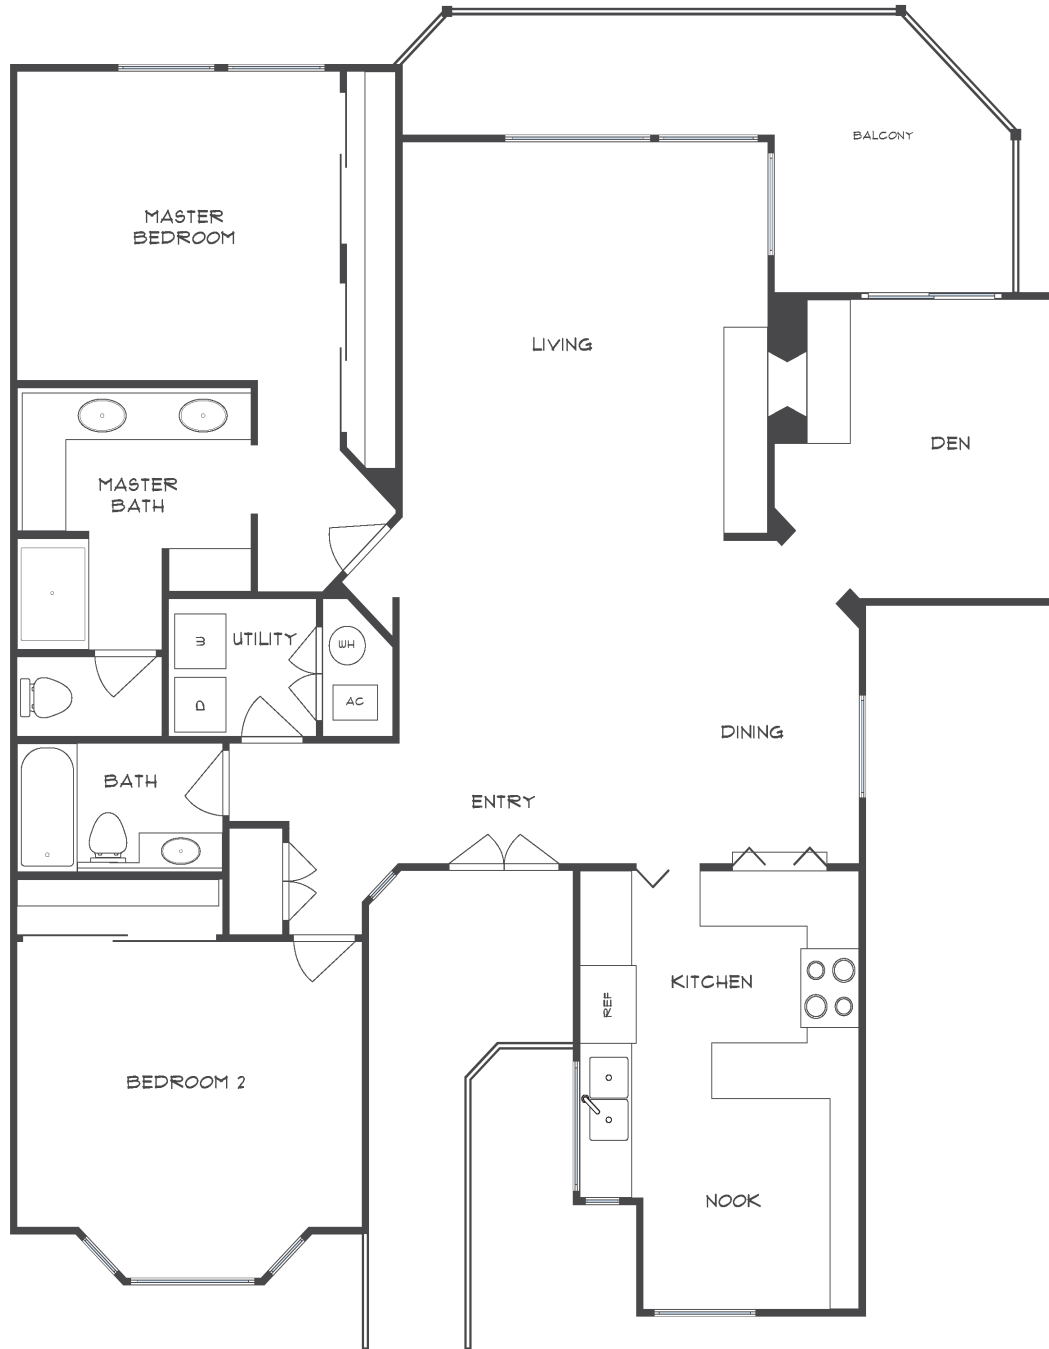

Sue DiMaggio Adams

Kathie DiMaggio Stein

Your Rossmore Real Estate Connection

INVERENESS

Approximately 1545 square feet

Information believed to be correct but has not been verified. Rossmore Realty assumes no legal responsibility for its accuracy. Buyers should investigate these items to their own satisfaction. Some properties may have been altered by a prior owner.