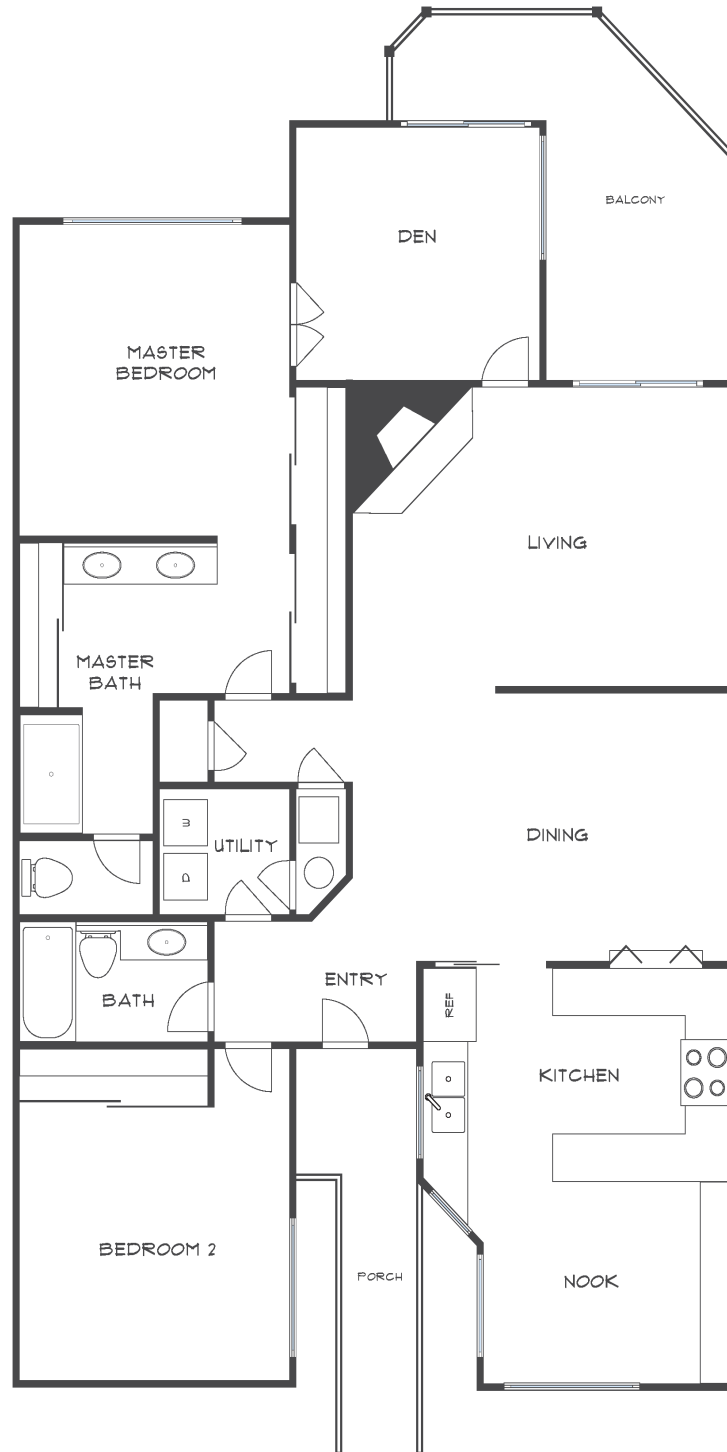

Sue DiMaggio Adams

Kathie DiMaggio Stein

Your Rossmore Real Estate Connection

FIRESTONE

Approximately 1512 square feet

Information believed to be correct but has not been verified. Rossmore Realty assumes no legal responsibility for its accuracy. Buyers should investigate these items to their own satisfaction. Some properties may have been altered by a prior owner.