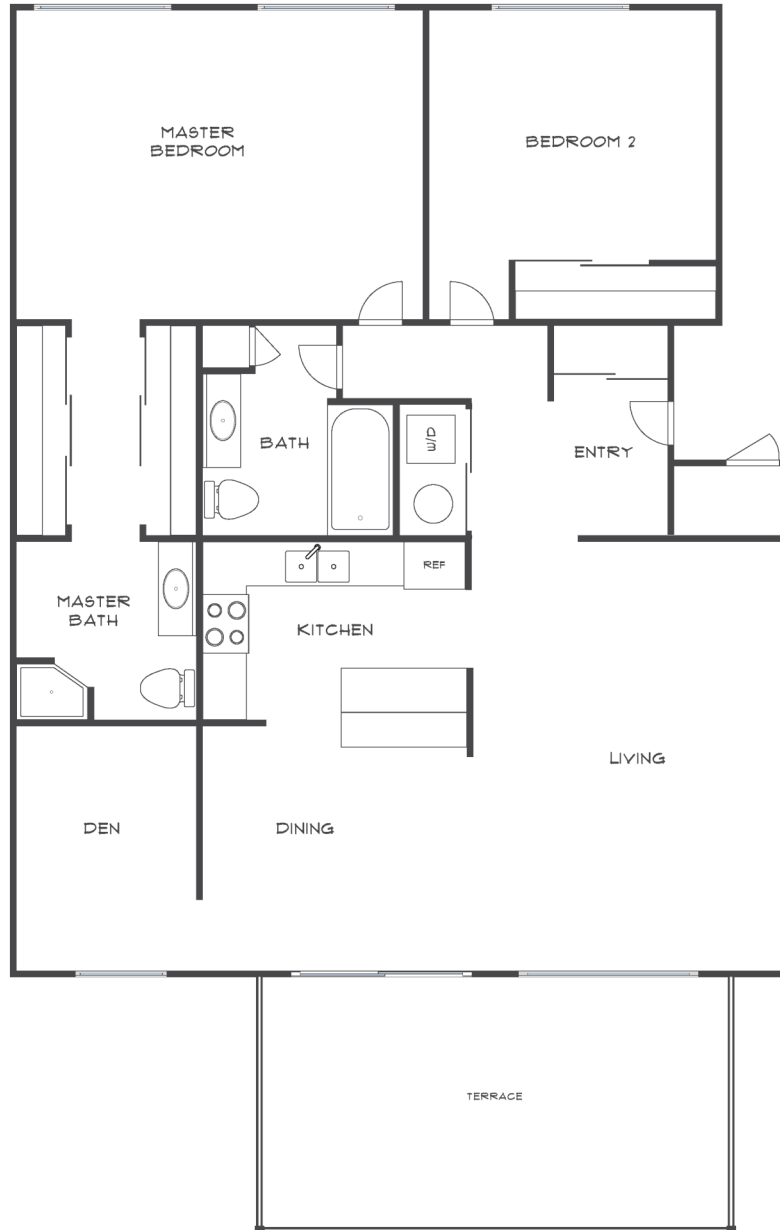

Sue DiMaggio Adams

Kathie DiMaggio Stein

Your Rossmoor Real Estate Connection

EXPANDED KENTFIELD

Approximately 1420 square feet

Information believed to be correct but has not been verified. Rossmoor Realty assumes no legal responsibility for its accuracy. Buyers should investigate these items to their own satisfaction. Some properties may have been altered by a prior owner.