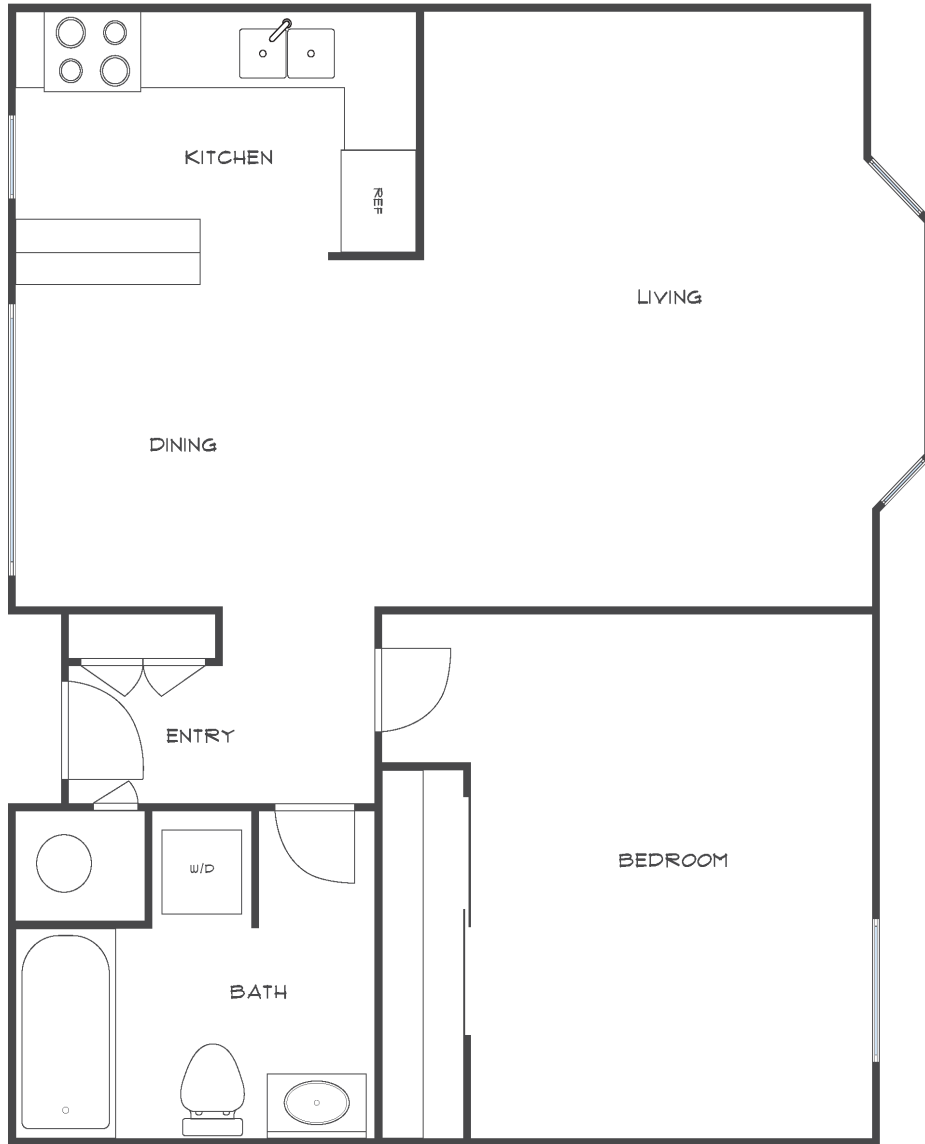

# DEL MONTE

Approximately 726 square feet

Information believed to be correct but has not been verified. Rossmoor Realty assumes no legal responsibility for its accuracy. Buyers should investigate these items to their own satisfaction. Some properties may have been altered by a prior owner.