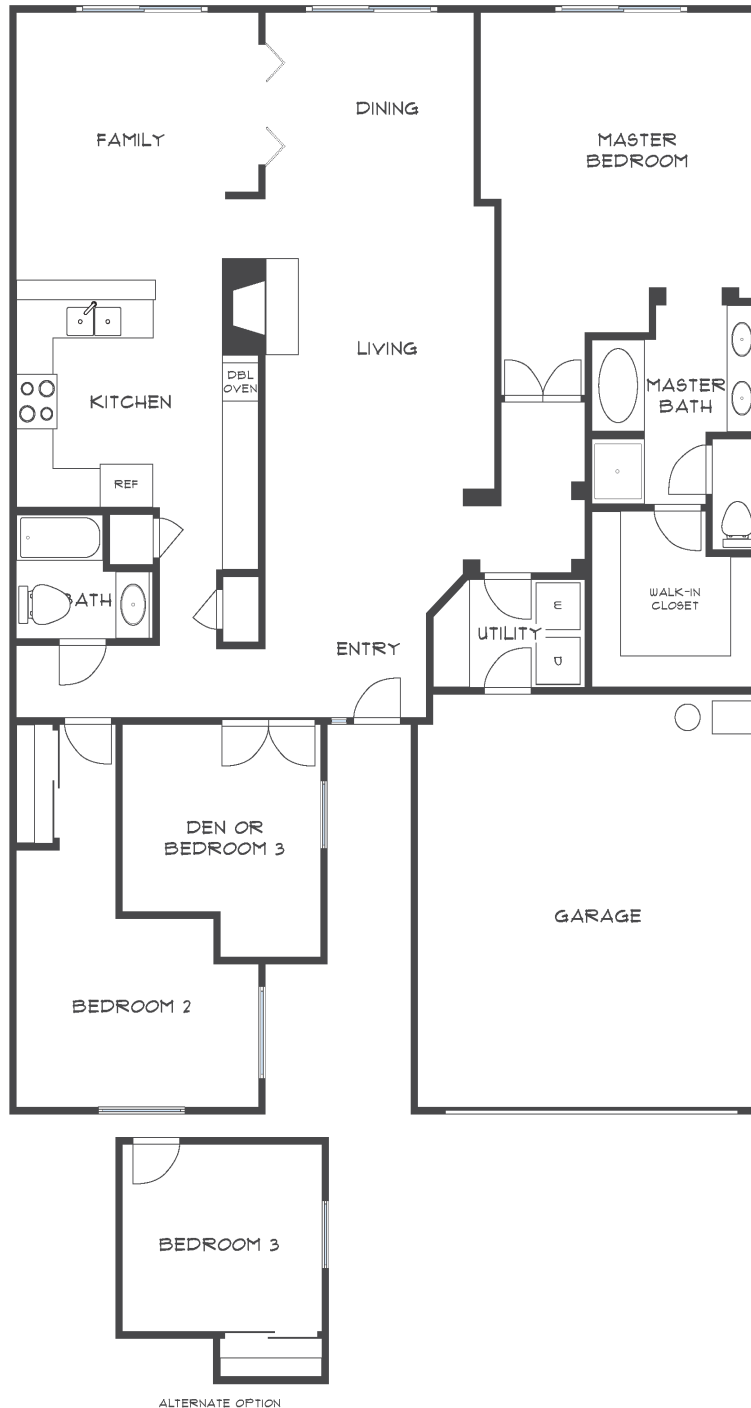

Sue DiMaggio Adams

Kathie DiMaggio Stein

Your Rossmoor Real Estate Connection

DAPHINE

Approximately 2025 square feet

Information believed to be correct but has not been verified. Rossmoor Realty assumes no legal responsibility for its accuracy. Buyers should investigate these items to their own satisfaction. Some properties may have been altered by a prior owner.