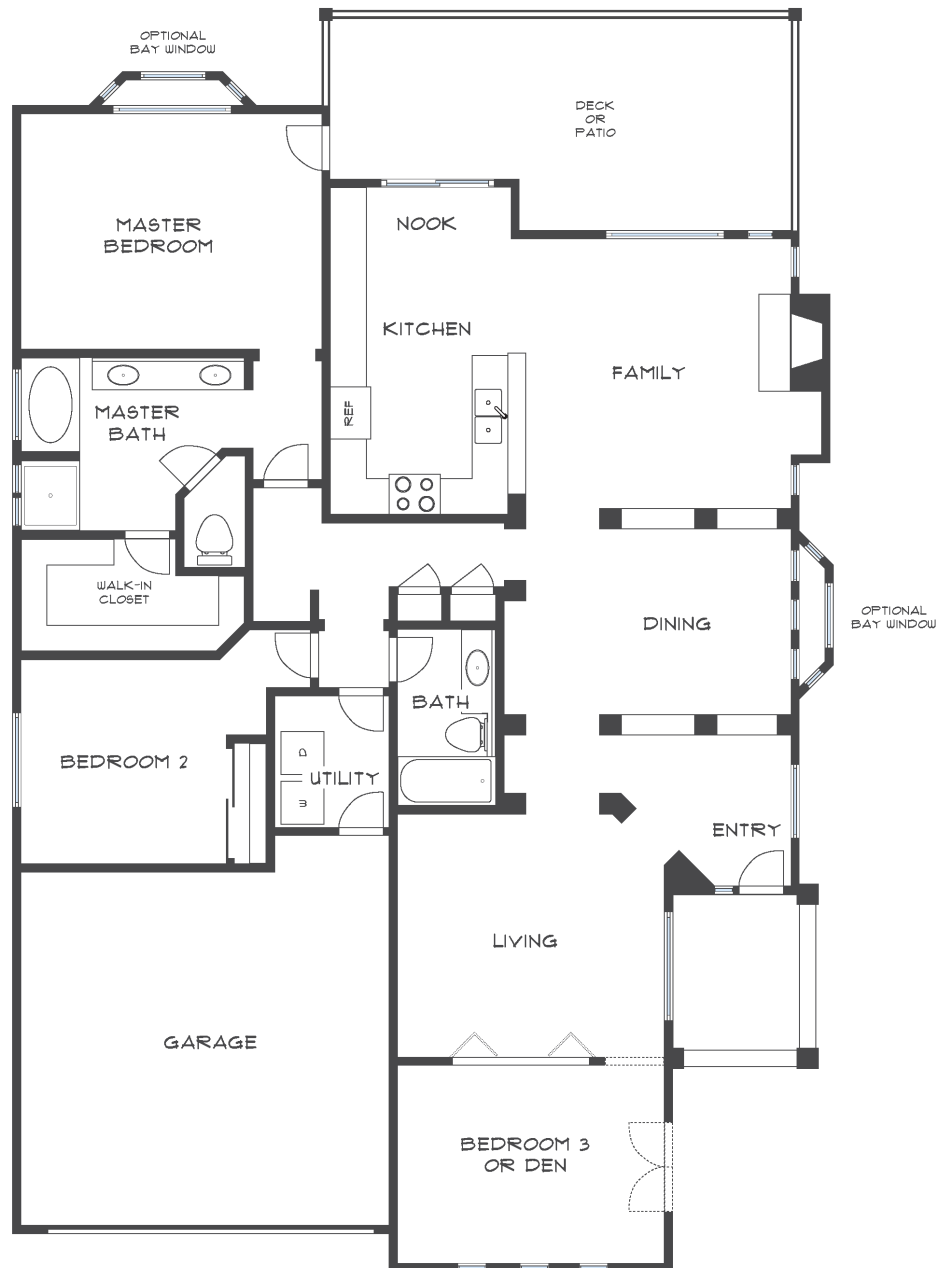

Sue DiMaggio Adams

Kathie DiMaggio Stein

Your Rossmore Real Estate Connection

COASTAL OAK

Approximately 2050 square feet

Information believed to be correct but has not been verified. Rossmore Realty assumes no legal responsibility for its accuracy. Buyers should investigate these items to their own satisfaction. Some properties may have been altered by a prior owner.