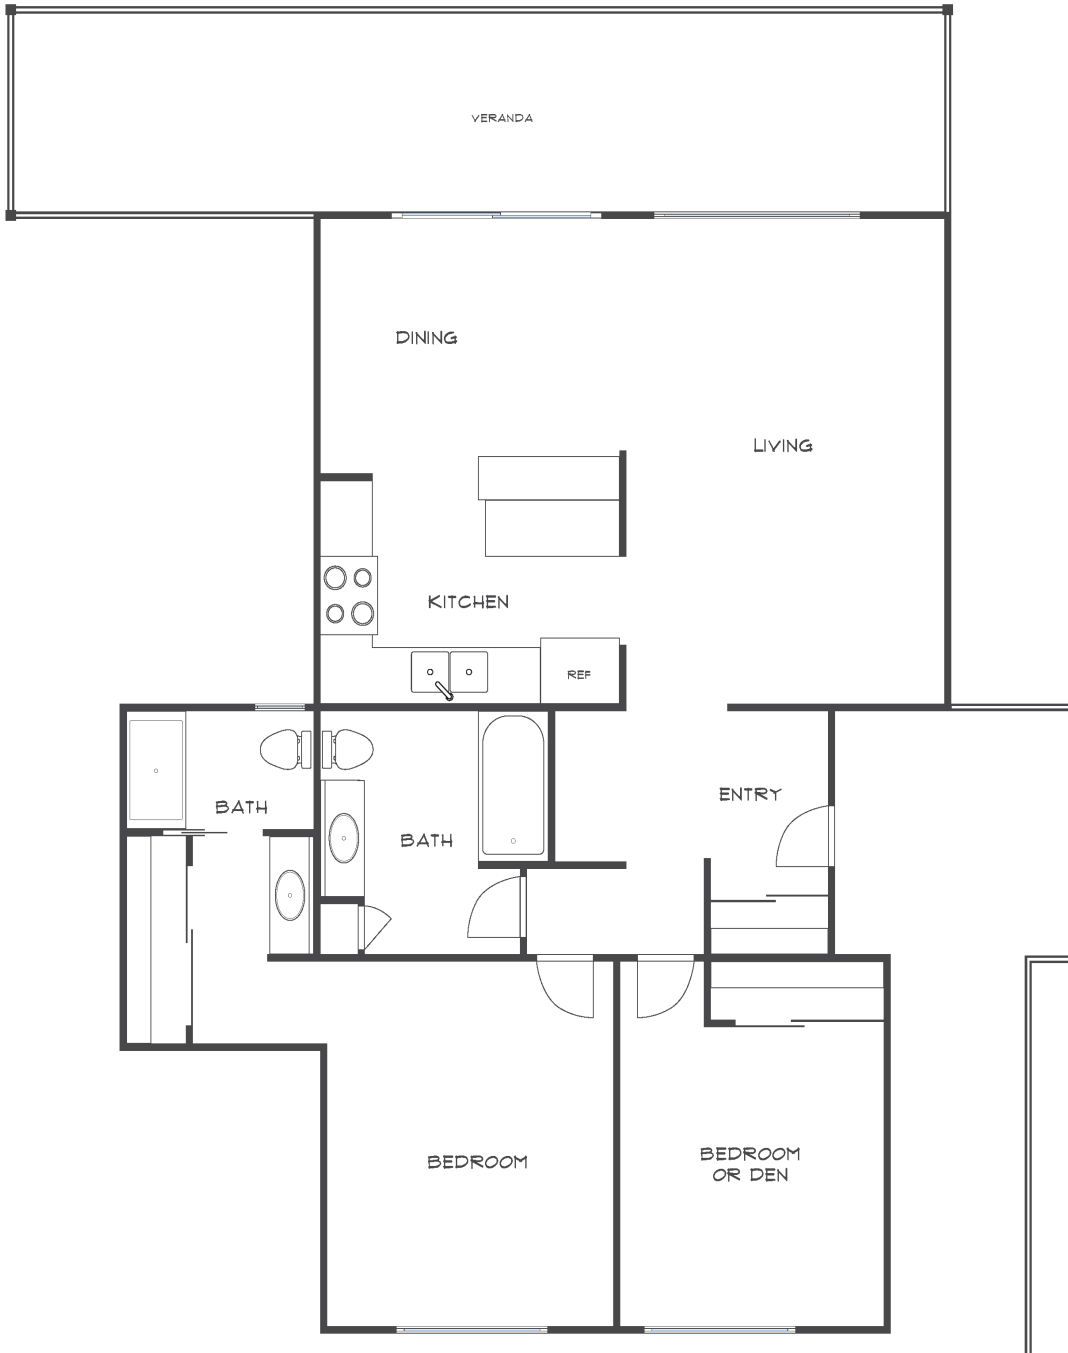

Sue DiMaggio Adams

Kathie DiMaggio Stein

Your Rossmoor Real Estate Connection

CLAREMONT 2/2

Approximately 1056 square feet

Information believed to be correct but has not been verified. Rossmoor Realty assumes no legal responsibility for its accuracy. Buyers should investigate these items to their own satisfaction. Some properties may have been altered by a prior owner.