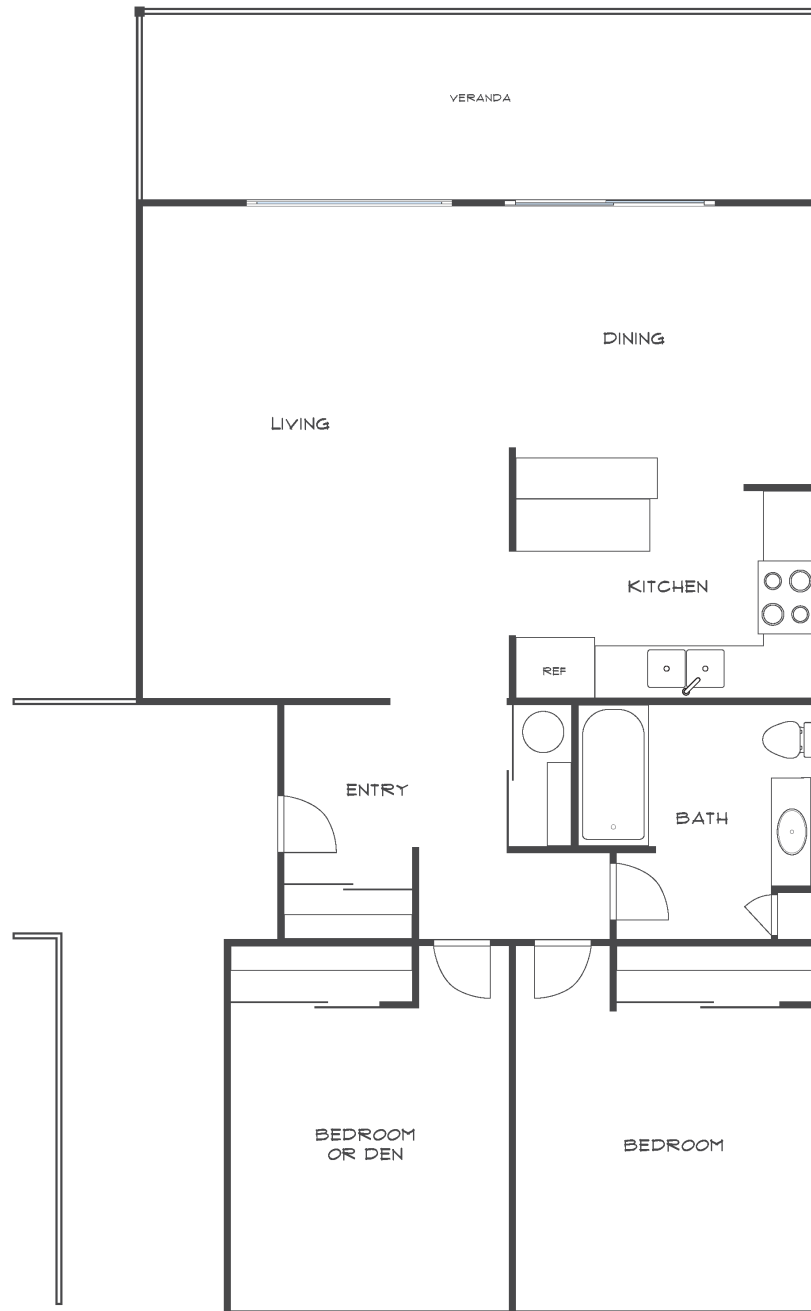

Sue DiMaggio Adams

Kathie DiMaggio Stein

Your Rossmoor Real Estate Connection

CLAREMONT 2/1

Approximately 1056 square feet

Information believed to be correct but has not been verified. Rossmoor Realty assumes no legal responsibility for its accuracy. Buyers should investigate these items to their own satisfaction. Some properties may have been altered by a prior owner.