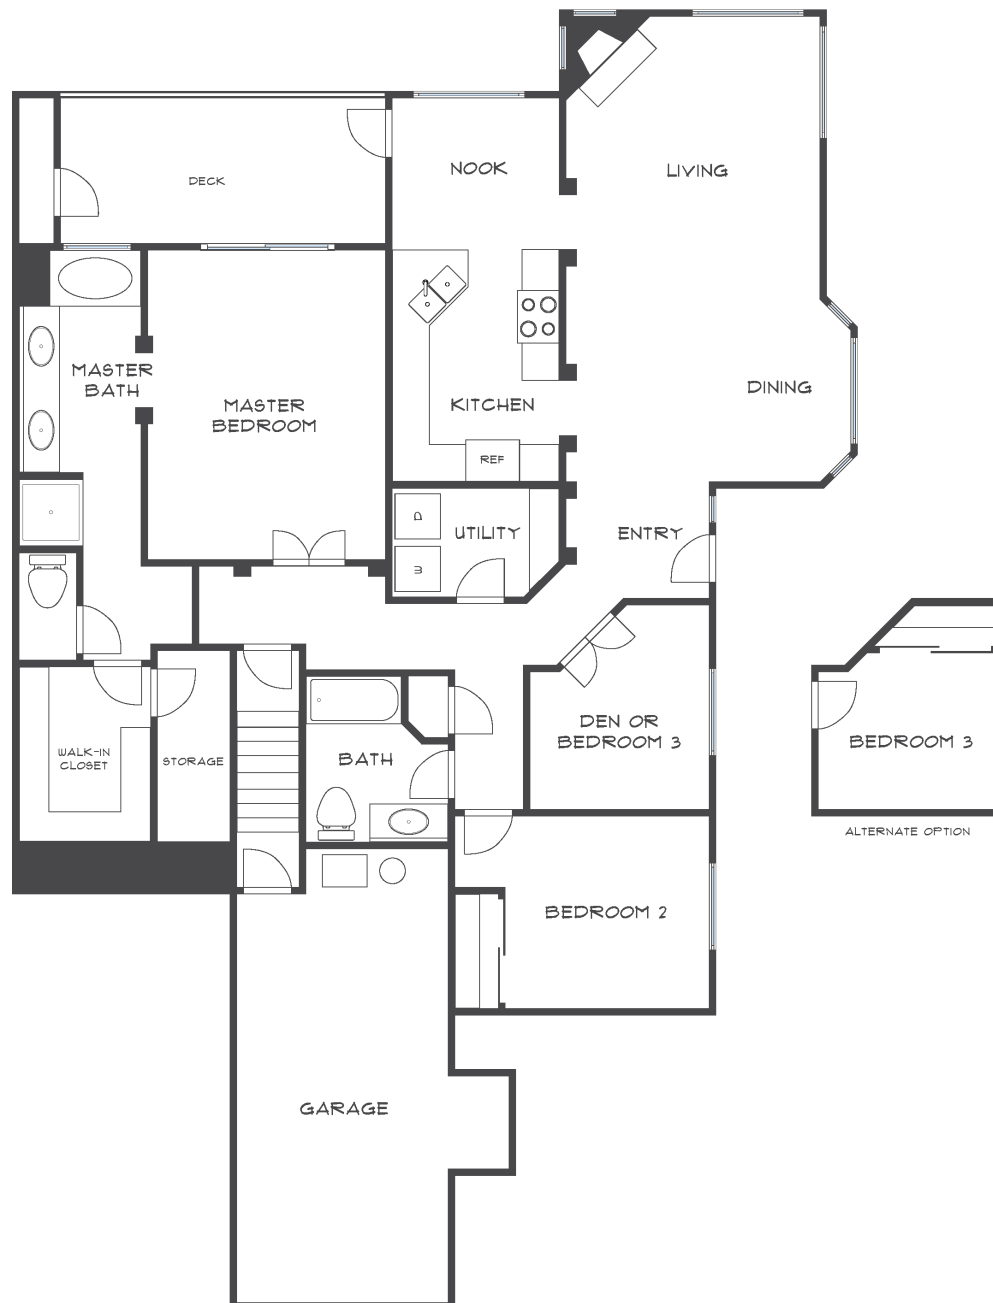

Sue DiMaggio Adams

Kathie DiMaggio Stein

Your Rossmoor Real Estate Connection

CHESTNUT

Approximately 1786 square feet

Information believed to be correct but has not been verified. Rossmoor Realty assumes no legal responsibility for its accuracy. Buyers should investigate these items to their own satisfaction. Some properties may have been altered by a prior owner.