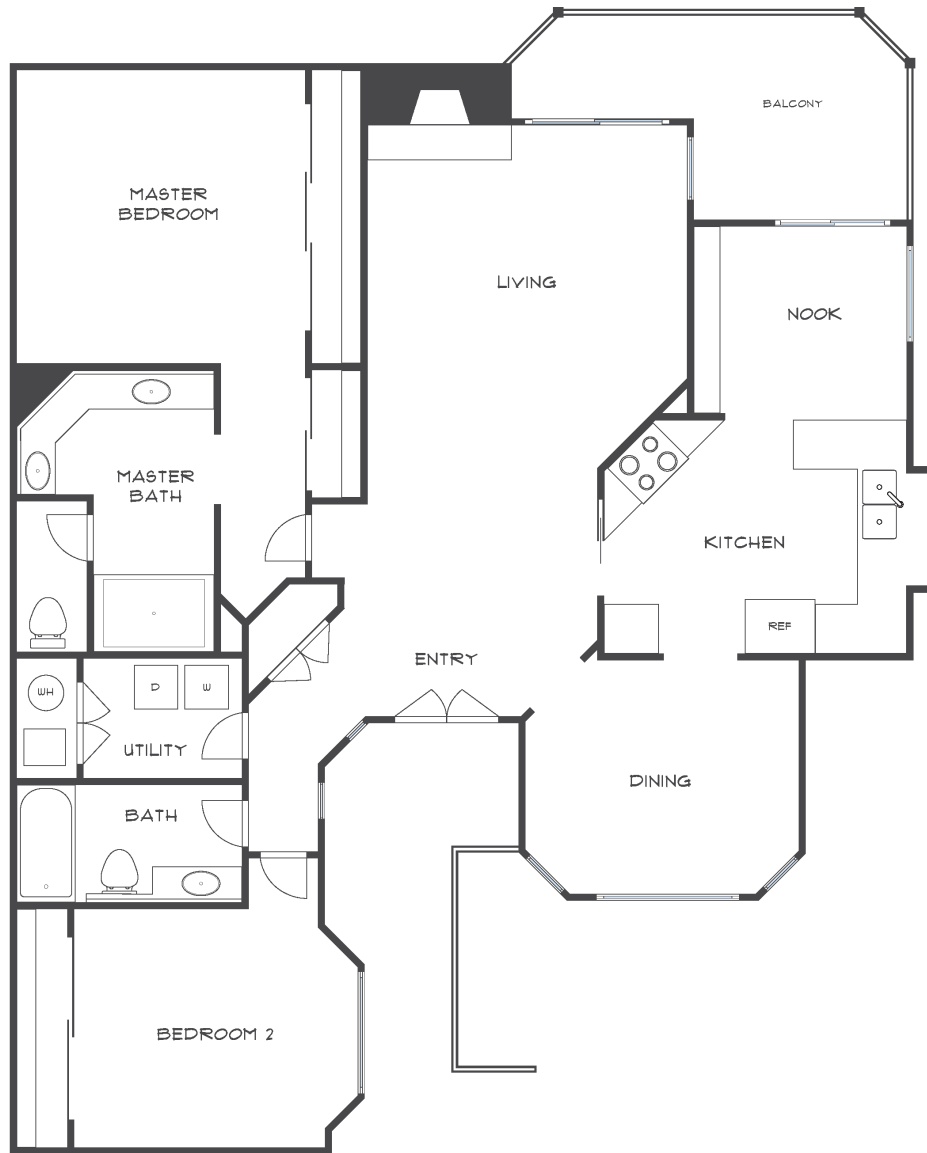

## CEDAR

Approximately 1383 square feet

Information believed to be correct but has not been verified. Rossmoor Realty assumes no legal responsibility for its accuracy. Buyers should investigate these items to their own satisfaction. Some properties may have been altered by a prior owner.