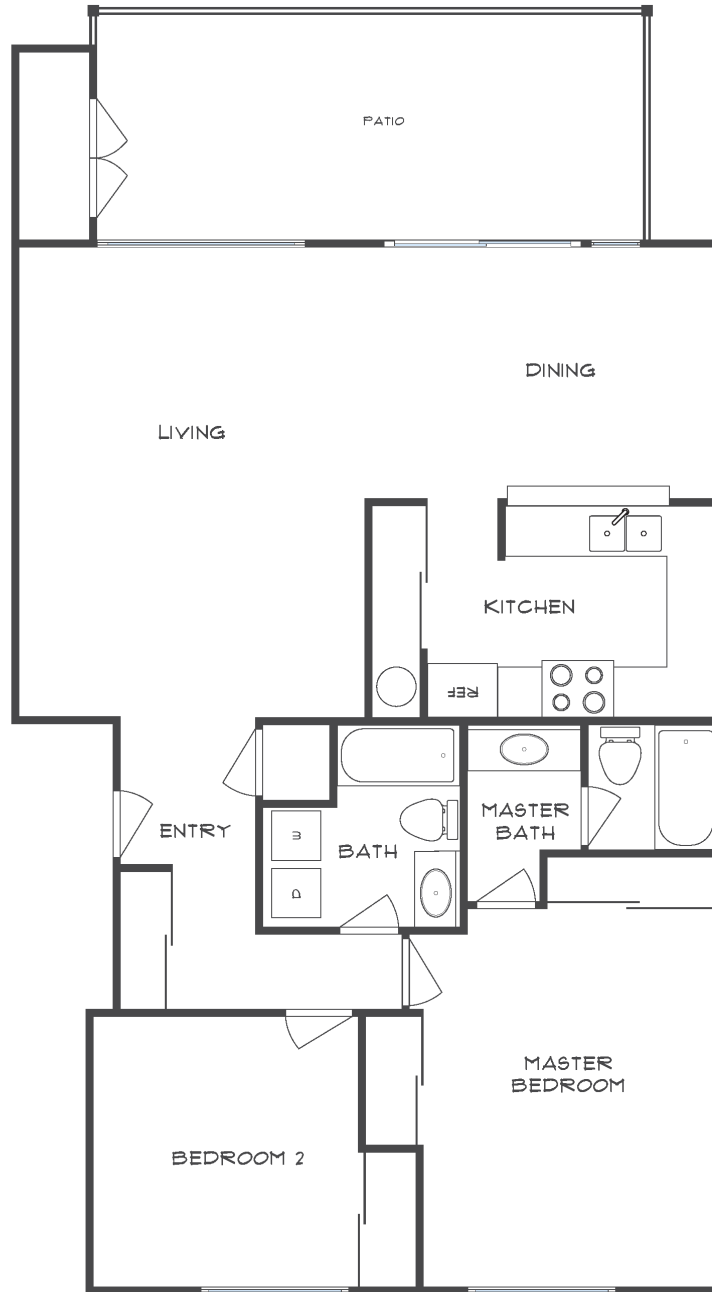

Sue DiMaggio Adams

Kathie DiMaggio Stein

Your Rossmoor Real Estate Connection

CATALINA

Approximately 1214 square feet

Information believed to be correct but has not been verified. Rossmoor Realty assumes no legal responsibility for its accuracy. Buyers should investigate these items to their own satisfaction. Some properties may have been altered by a prior owner.