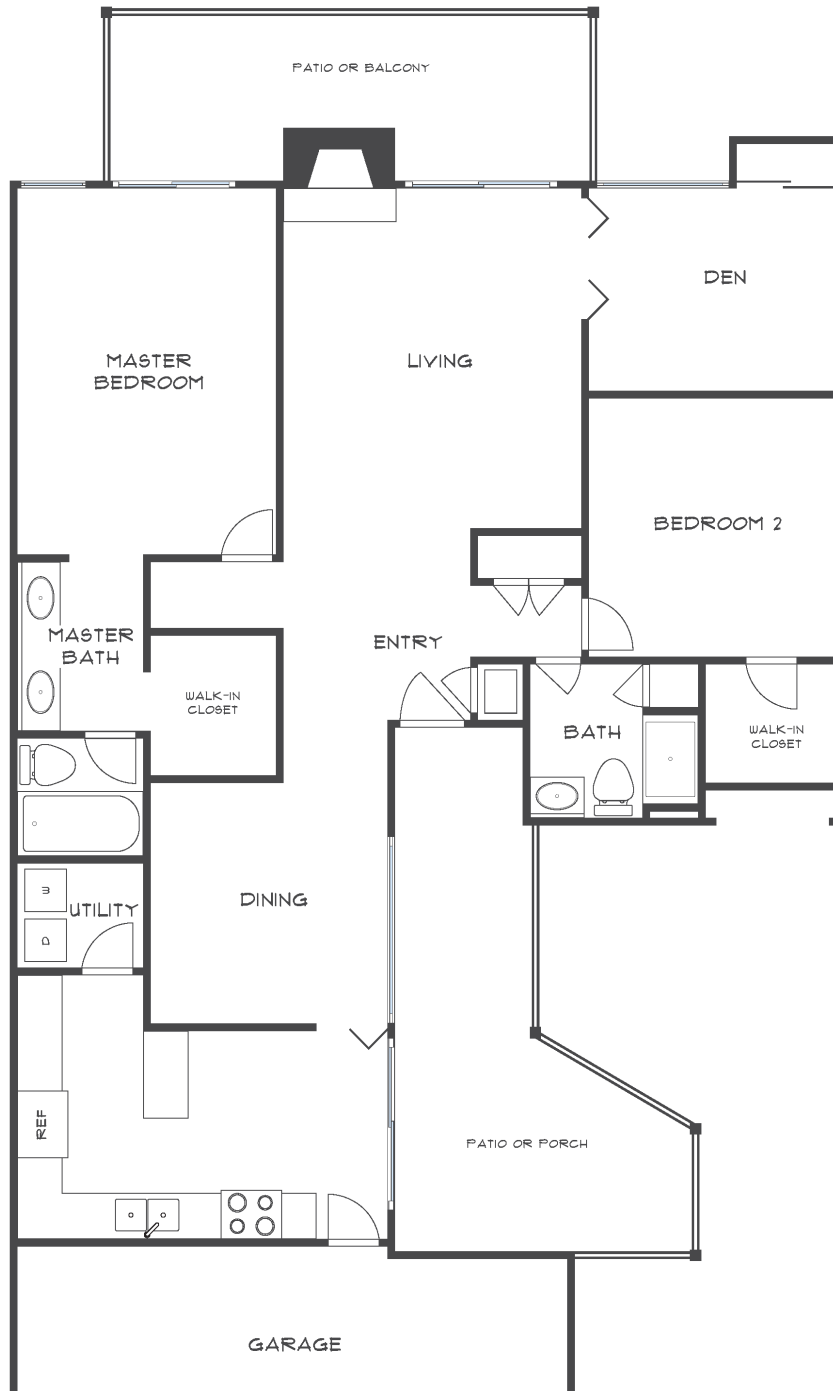

Your Rossmoor Real Estate Connection

CASTLEWOOD

Approximately 1554 square feet

Information believed to be correct but has not been verified. Rossmoor Realty assumes no legal responsibility for its accuracy. Buyers should investigate these items to their own satisfaction. Some properties may have been altered by a prior owner.