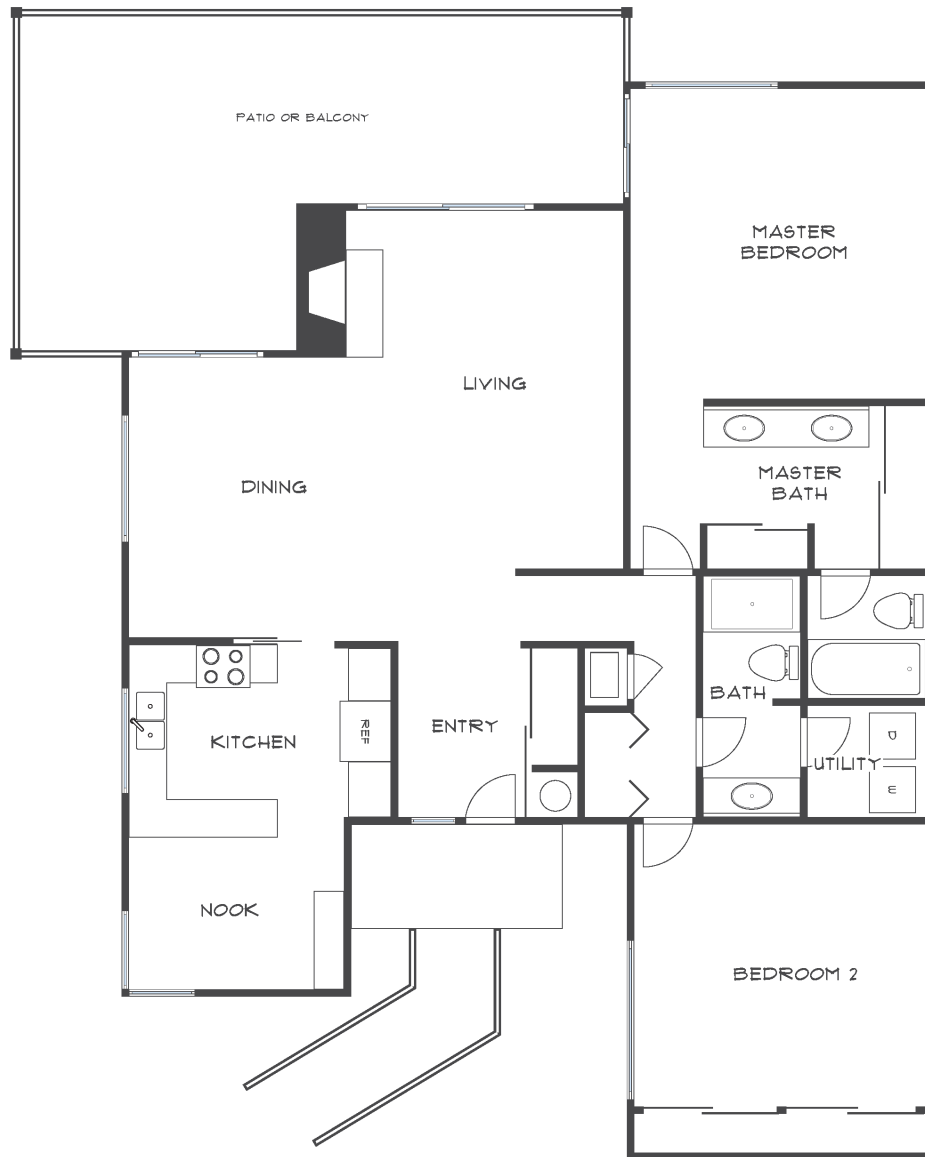

Sue DiMaggio Adams

Kathie DiMaggio Stein

Your Rossmoor Real Estate Connection

CASCADE

Approximately 1483 square feet

Information believed to be correct but has not been verified. Rossmoor Realty assumes no legal responsibility for its accuracy. Buyers should investigate these items to their own satisfaction. Some properties may have been altered by a prior owner.